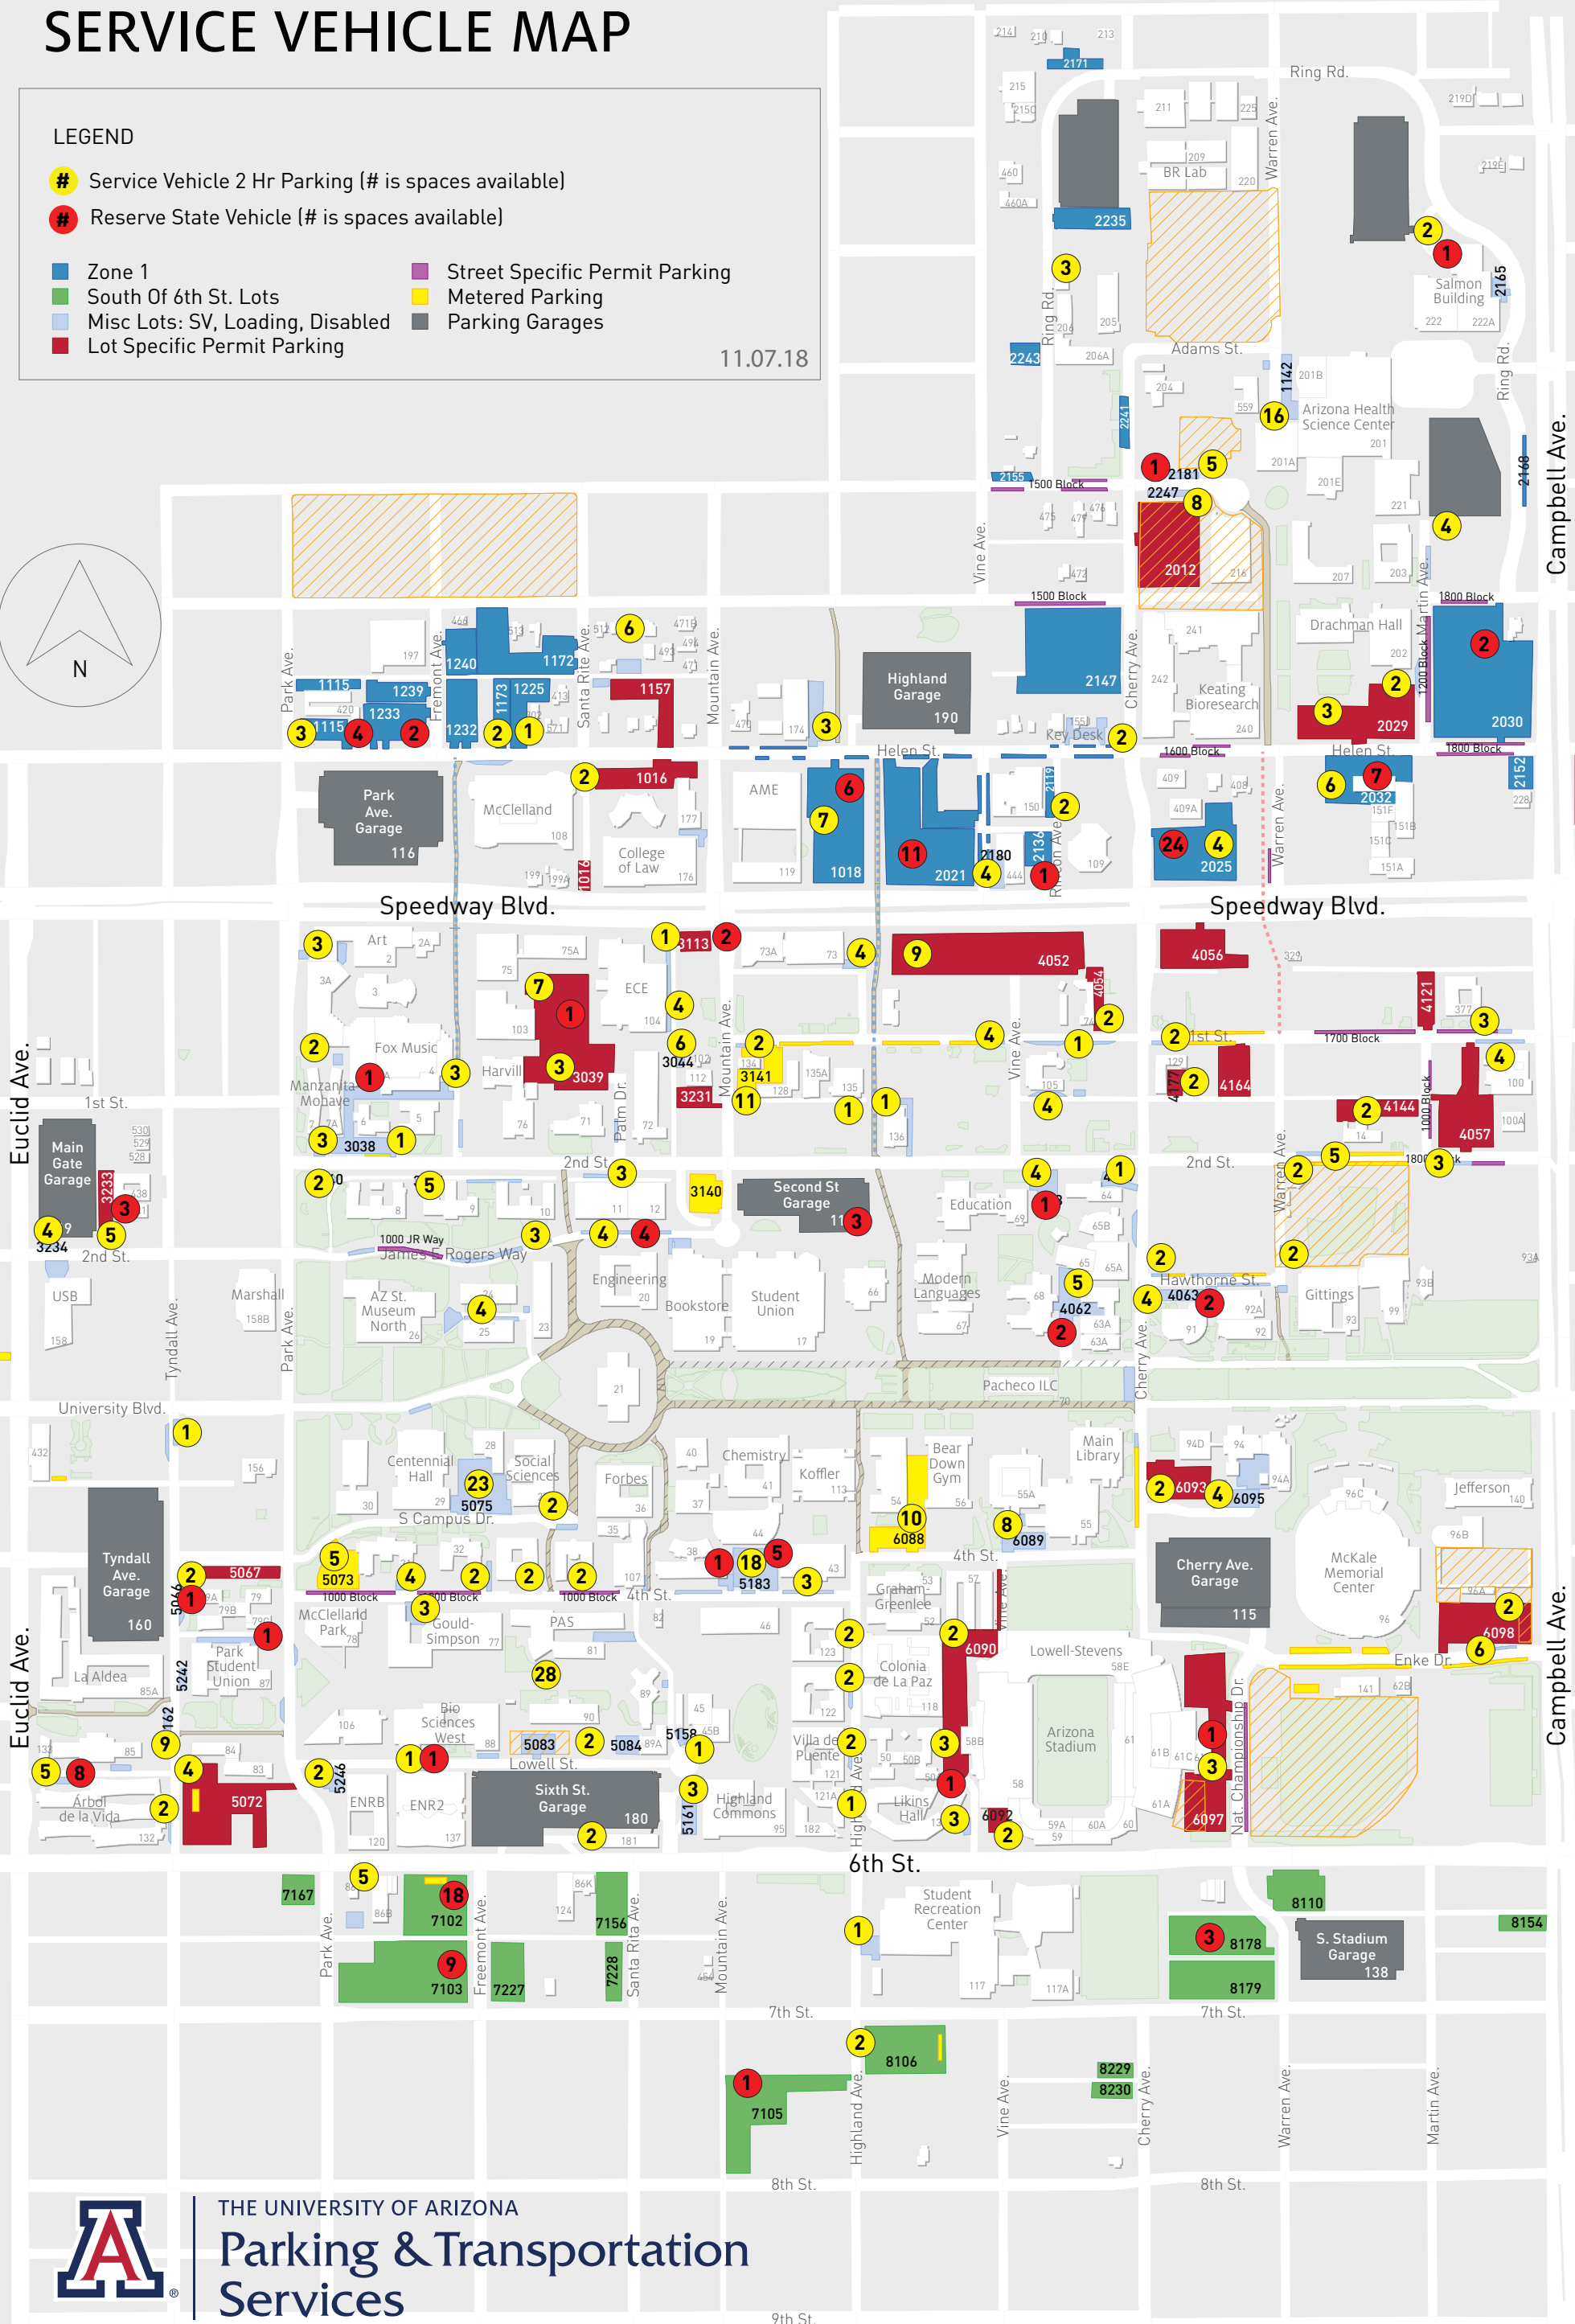

# SERVICE VEHICLE MAP

## LEGEND

- # Service Vehicle 2 Hr Parking (# is spaces available)
- # Reserve State Vehicle (# is spaces available)
- Zone 1
- South Of 6th St. Lots
- Misc Lots: SV, Loading, Disabled
- Lot Specific Permit Parking
- Street Specific Permit Parking
- Metered Parking
- Parking Garages

11.07.18

THE UNIVERSITY OF ARIZONA  
**Parking & Transportation  
 Services**