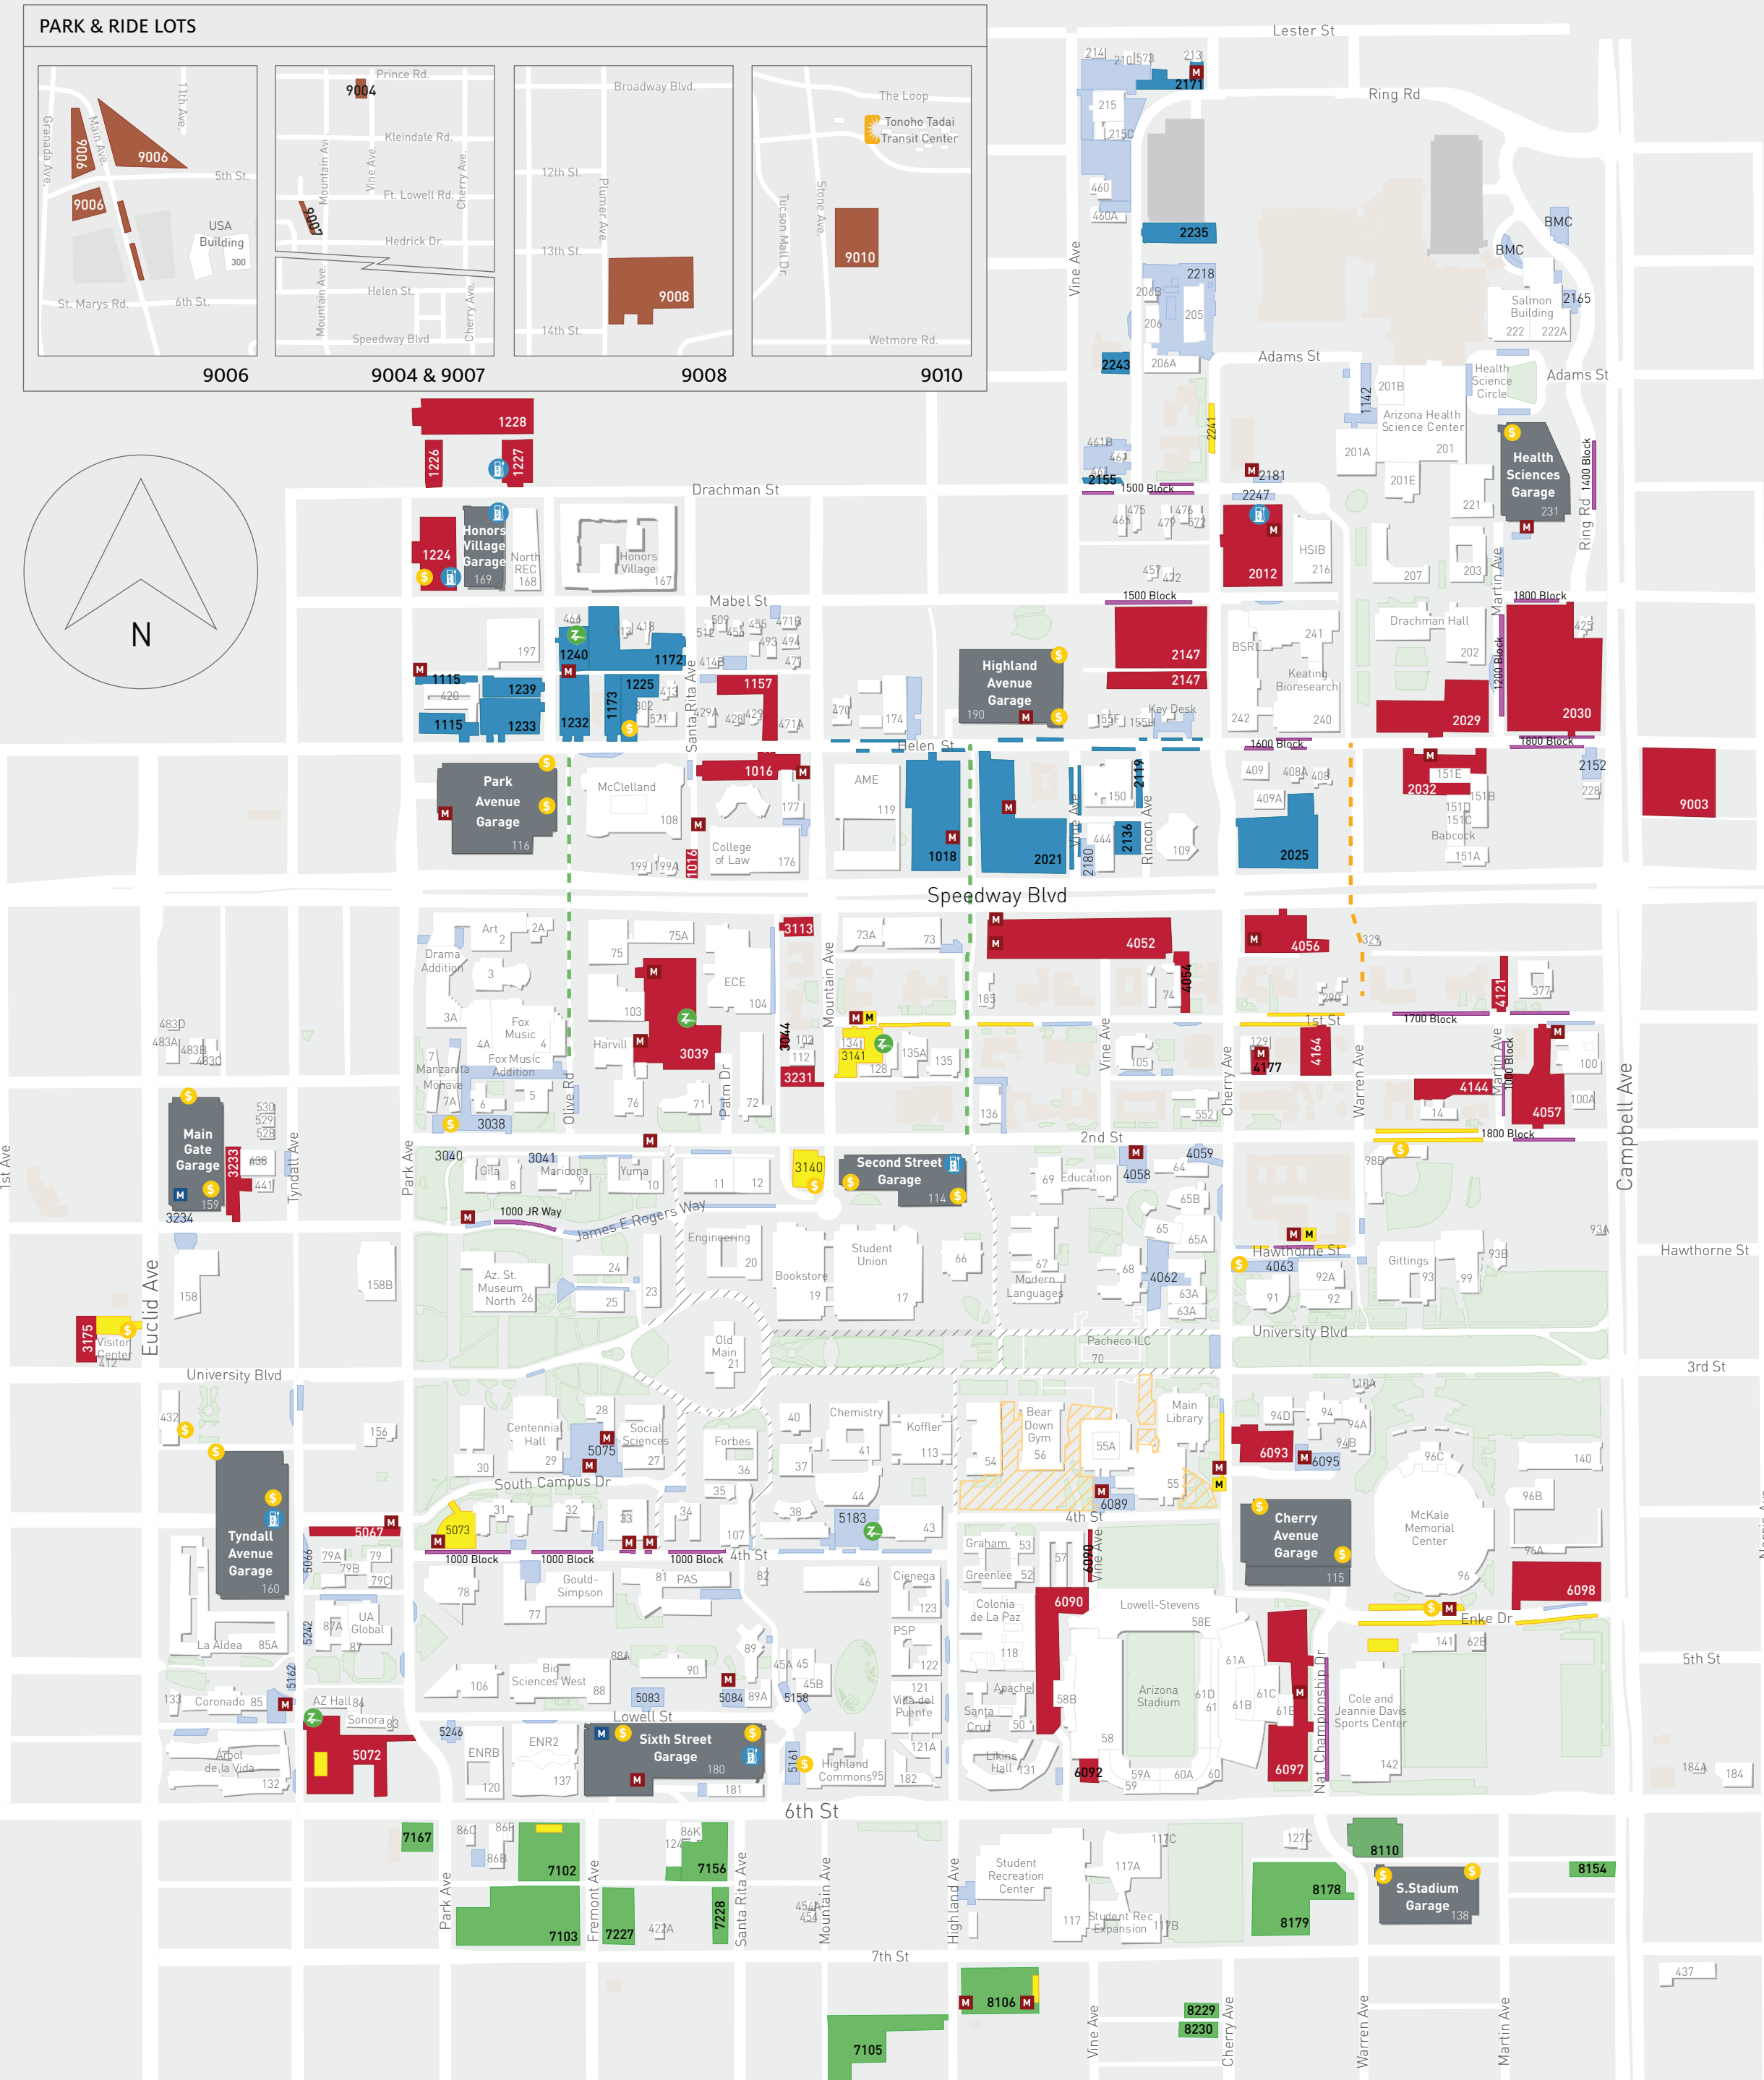

3

4

5

6

7

8

1

2

3

4

5

6

7

8

PARK & RIDE LOTS

HOURLY PAY PARKING

- Parking Garage
- Hourly Pay Parking Lot
- Motorcycle Visitor Parking

PERMIT PARKING

- Parking Garage Specific
- Zone 1
- South of 6th St. Lots
- Lot Specific Permit Parking
- Park N Ride Lots
- Street Specific Permit Parking
- Motorcycle Specific Parking
- Motorcycle Parking

POINTS OF INTEREST

- Zipcar - Car Share
- Electric Vehicle Charging
- Pay Station
- Misc Lots: SV, Loading, Disabled
- Bike/Pedestrian Underpass
- Pedestrian Underpass Only
- No Car Access