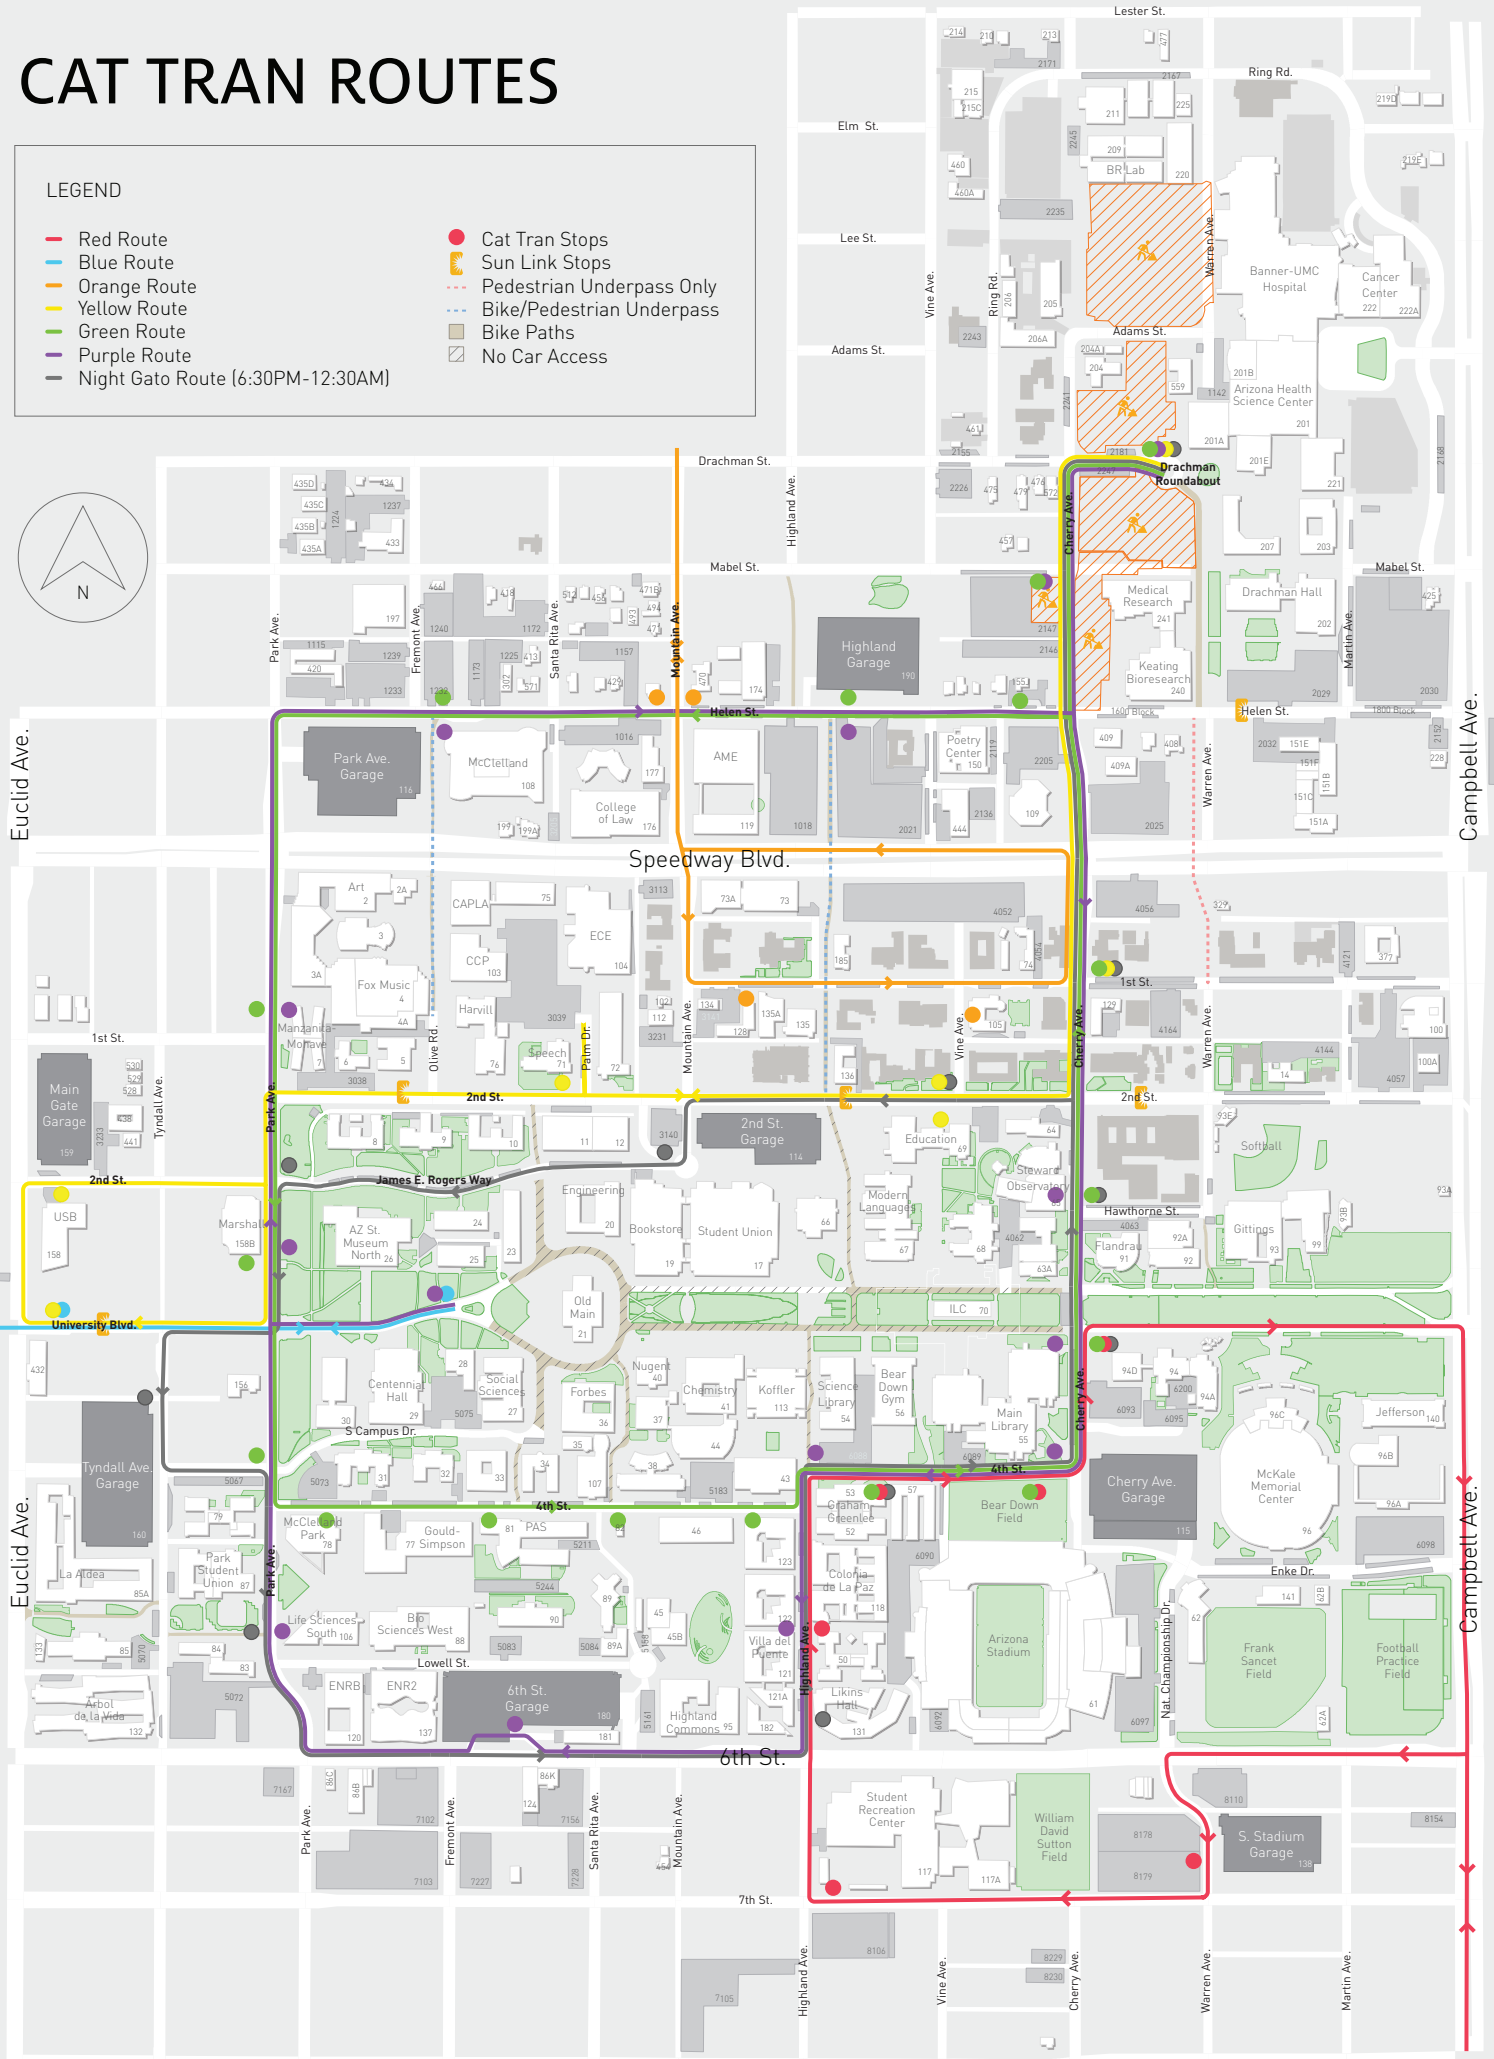

# CAT TRAN ROUTES

## LEGEND

- Red Route
- Blue Route
- Orange Route
- Yellow Route
- Green Route
- Purple Route
- Night Gato Route (6:30PM-12:30AM)
- Cat Tran Stops
- Sun Link Stops
- - - Pedestrian Underpass Only
- - - Bike/Pedestrian Underpass
- Bike Paths
- No Car Access

## Park & Ride Lots

\*Distances not to scale