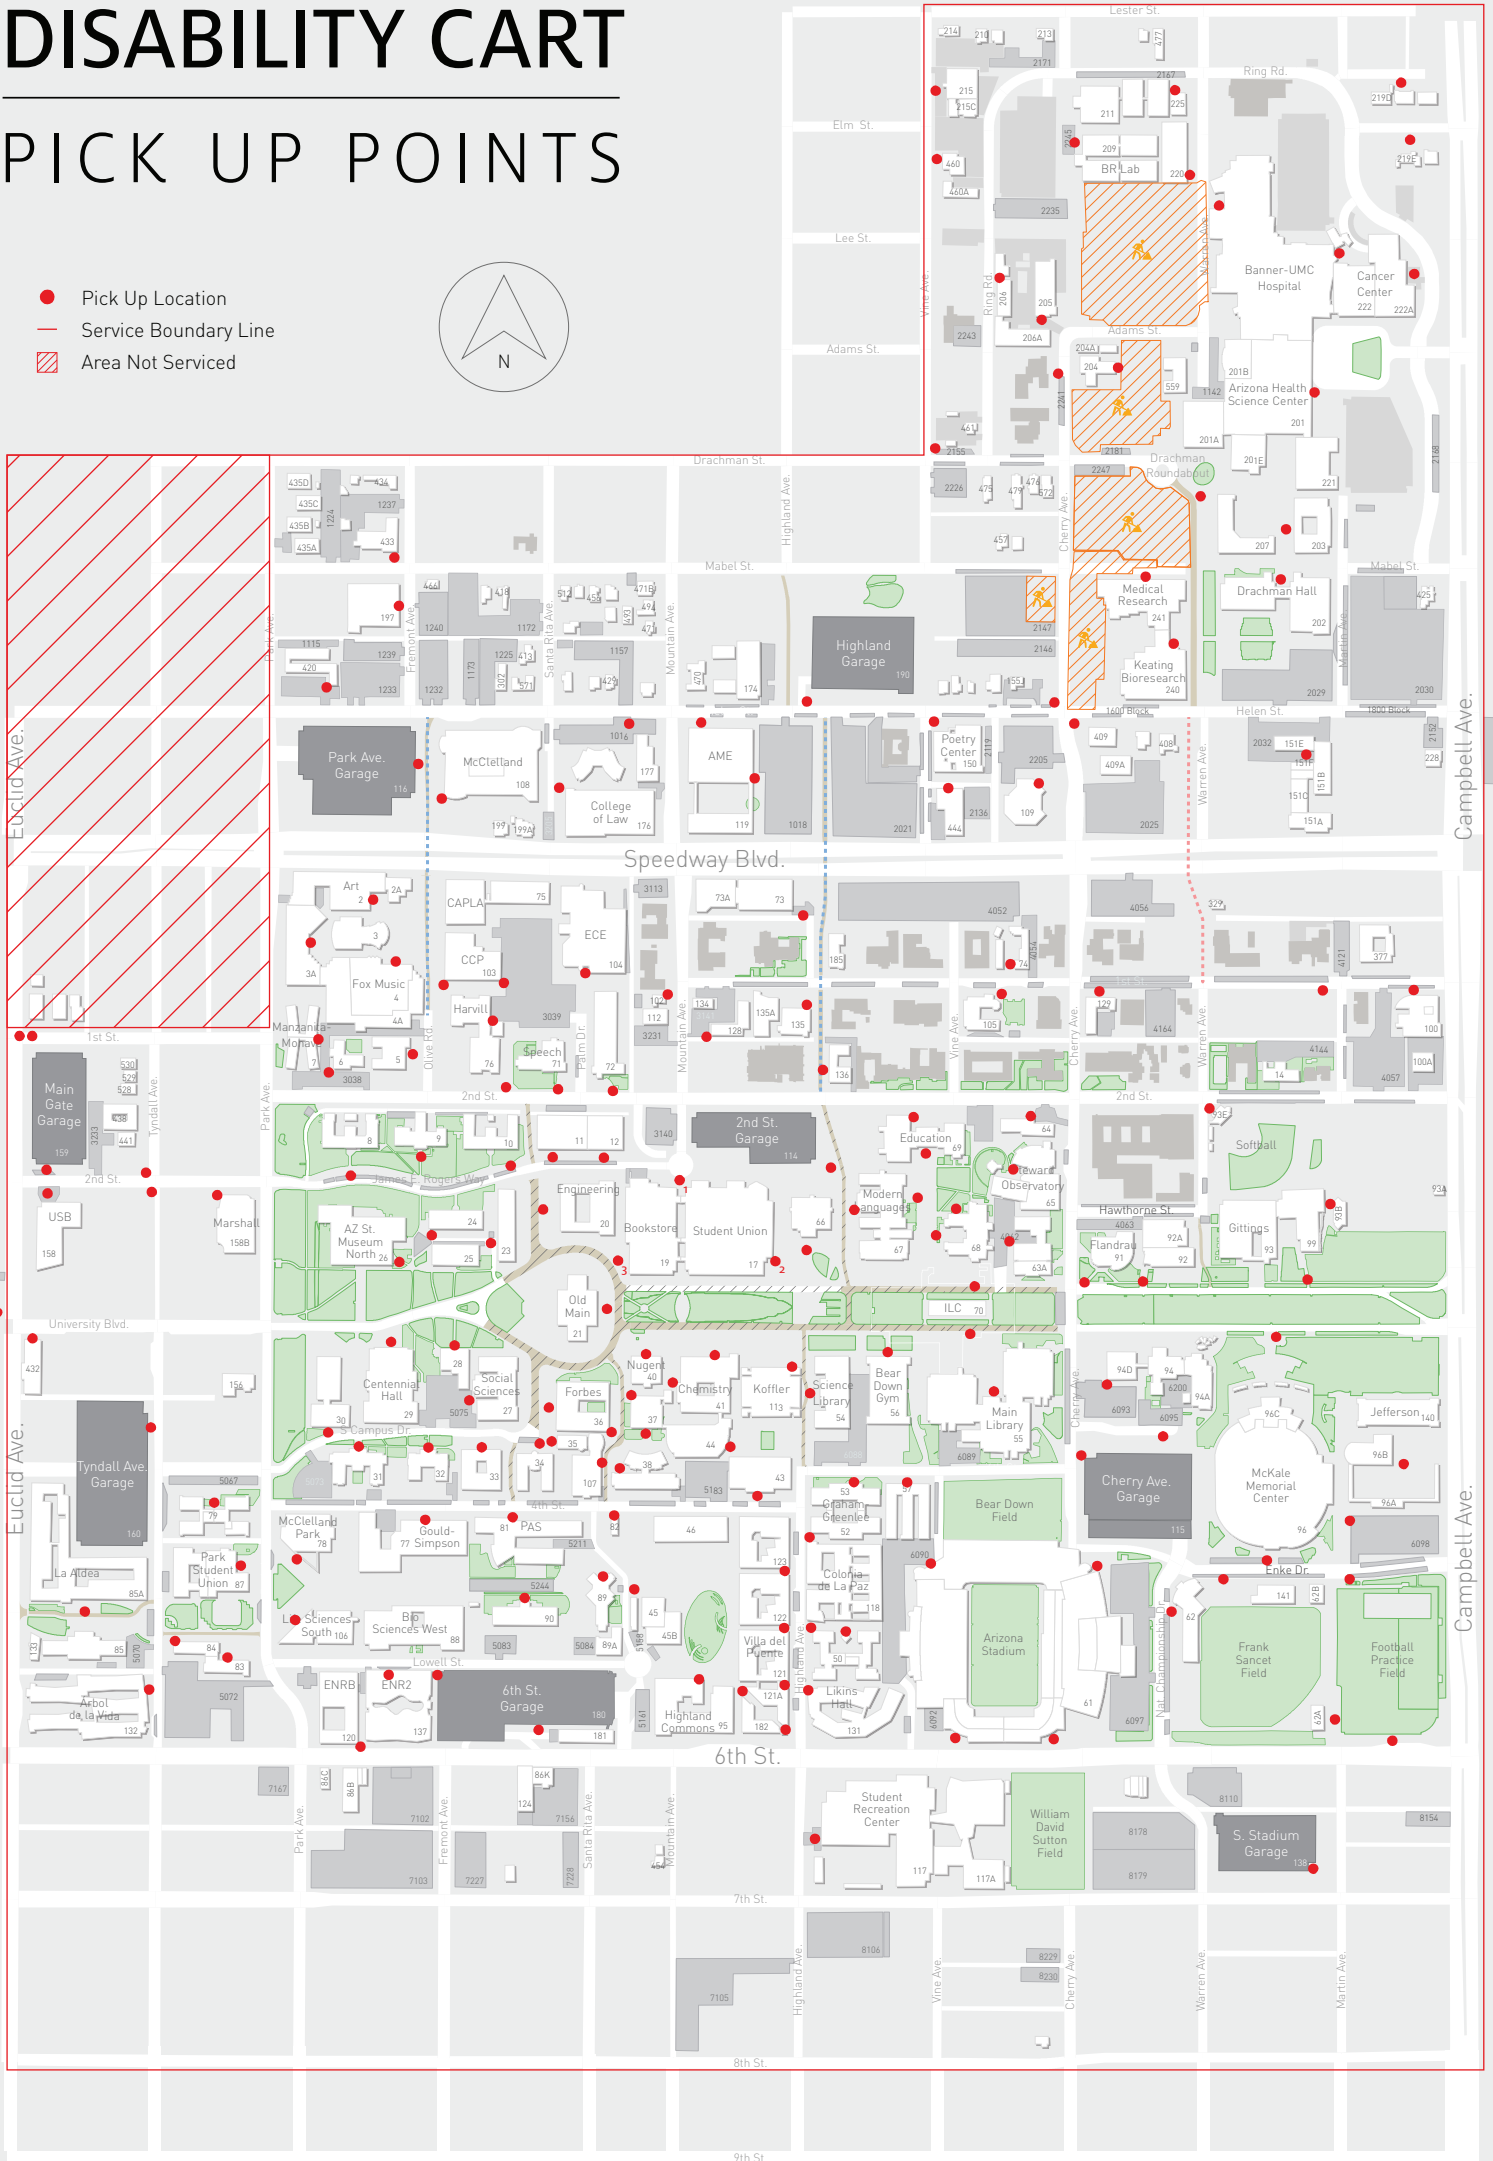

THE UNIVERSITY OF ARIZONA

Parking & Transportation Services

DISABILITY CART

PICK UP POINTS

-  Pick Up Location
-  Service Boundary Line
-  Area Not Serviced

A

B

C

D

E

F