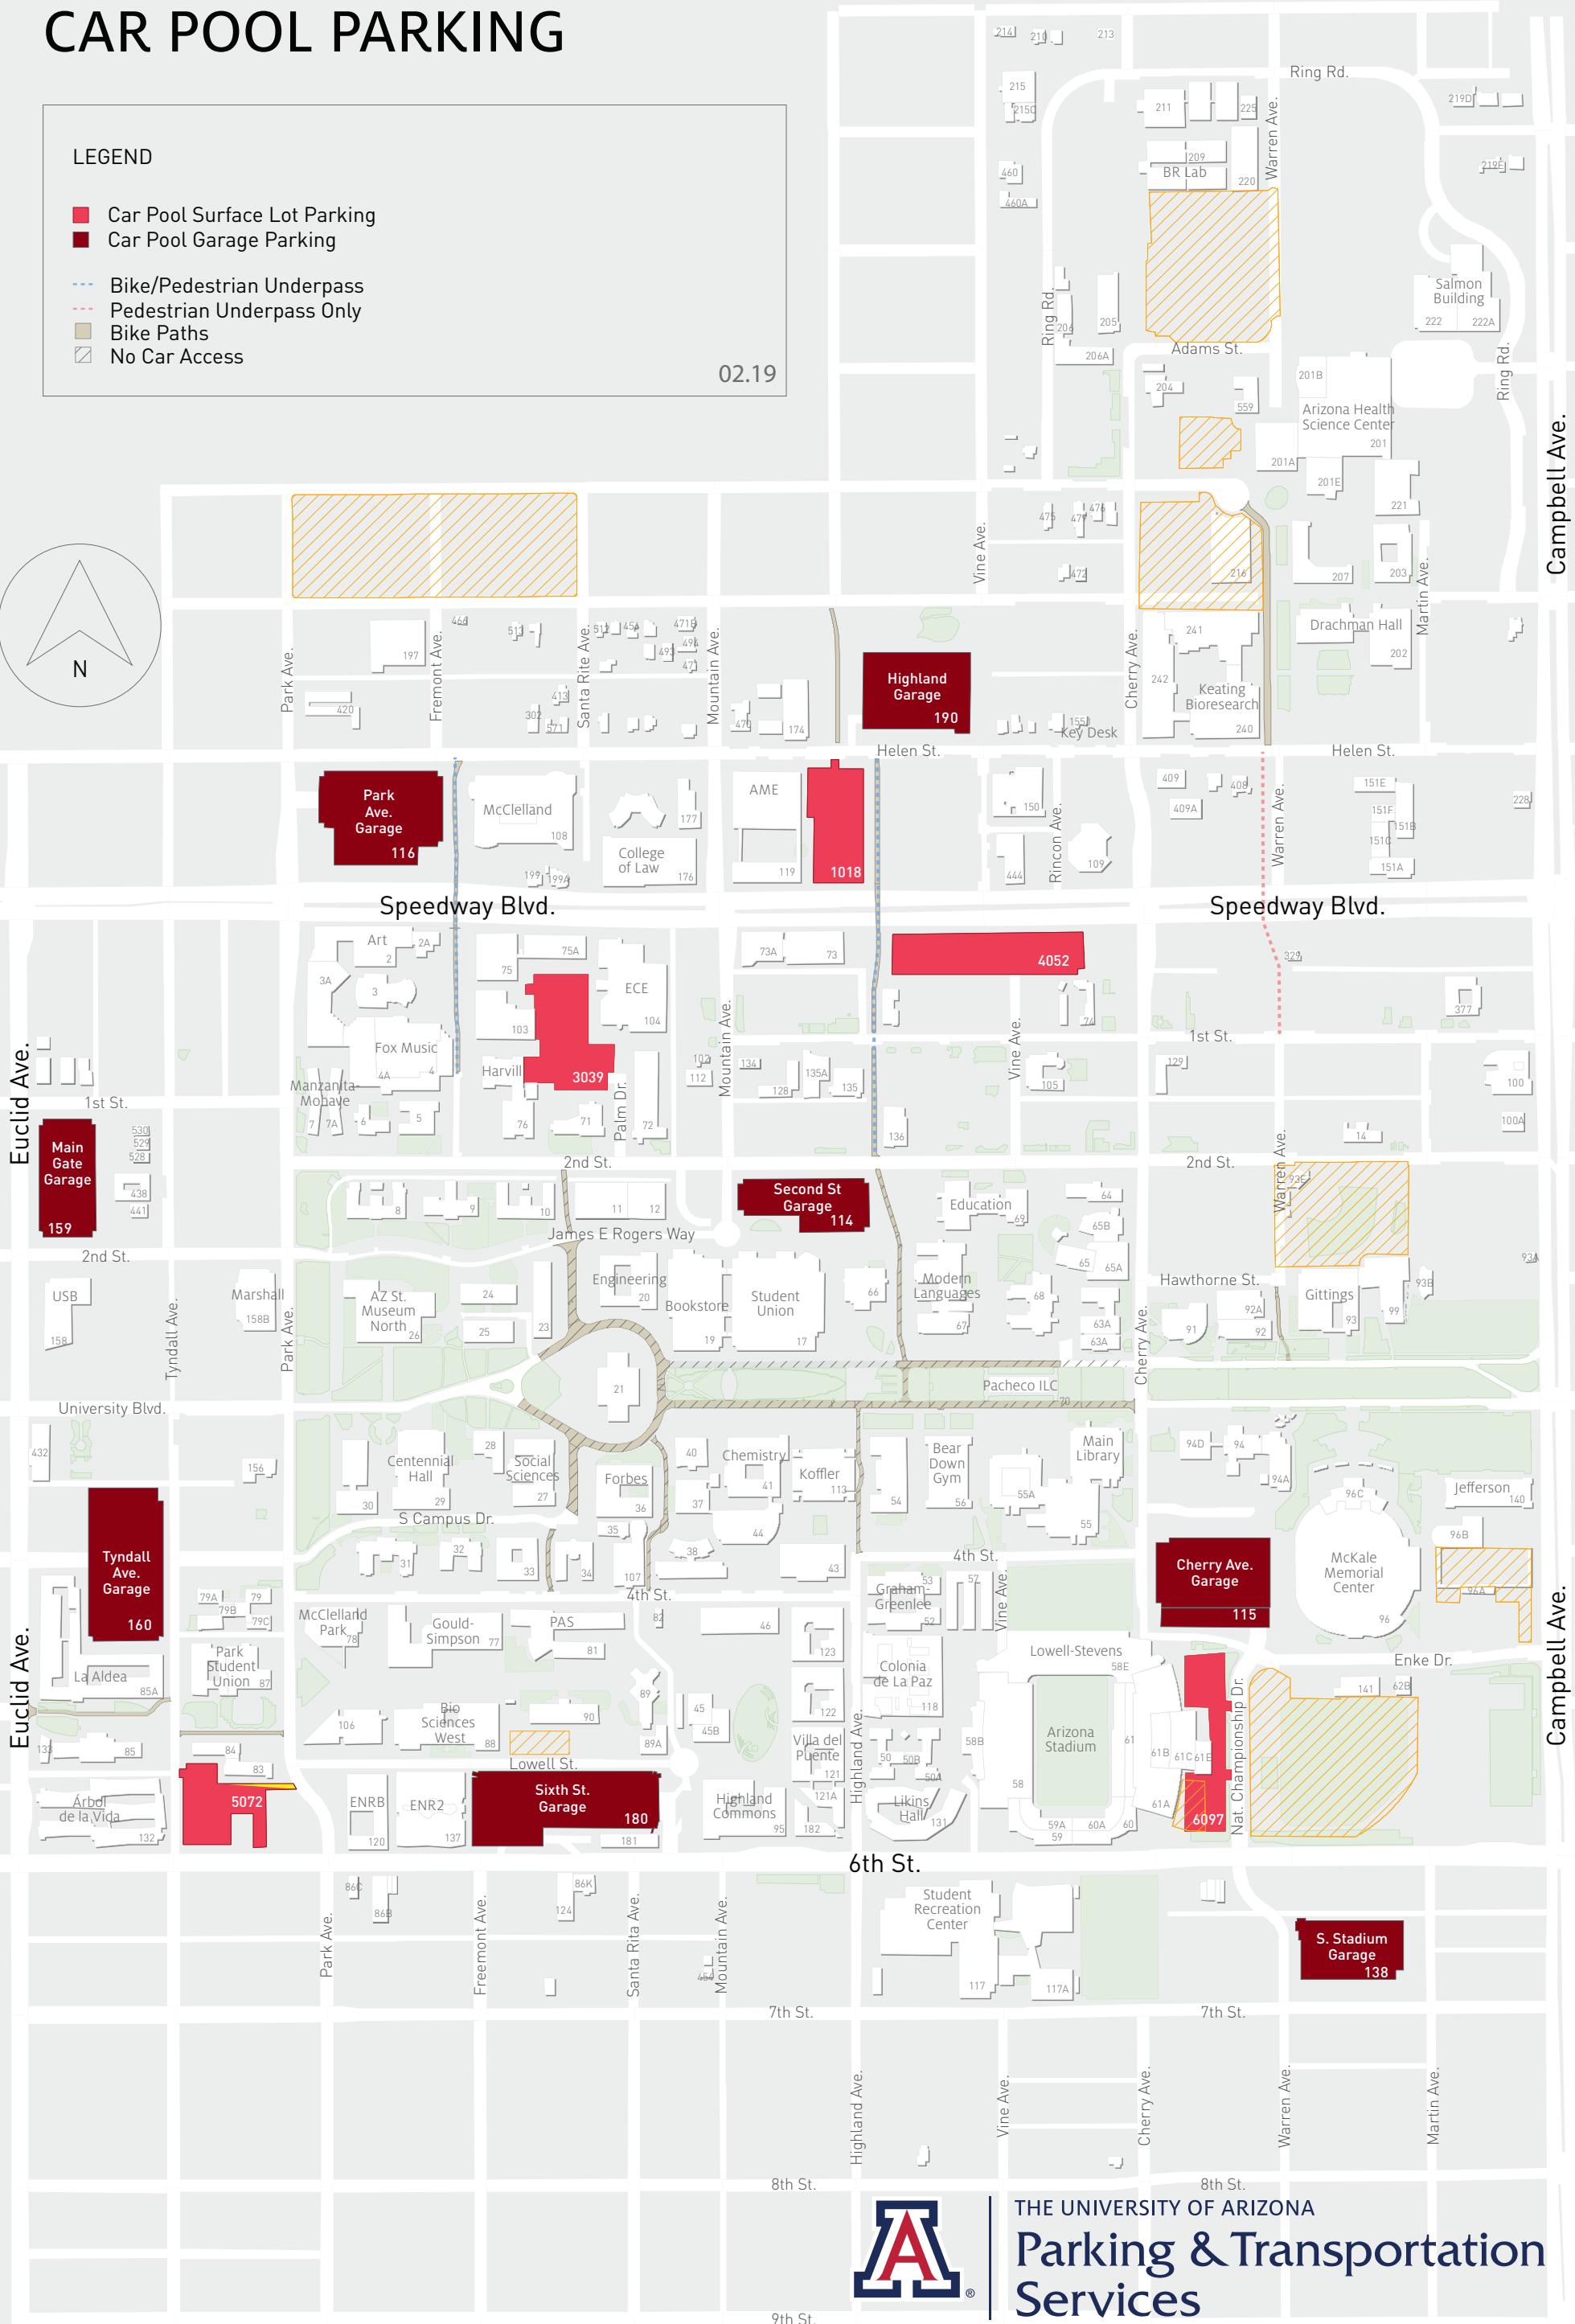

# CAR POOL PARKING

## LEGEND

- Car Pool Surface Lot Parking
- Car Pool Garage Parking
- Bike/Pedestrian Underpass
- Pedestrian Underpass Only
- Bike Paths
- No Car Access

02.19

THE UNIVERSITY OF ARIZONA  
**Parking & Transportation Services**