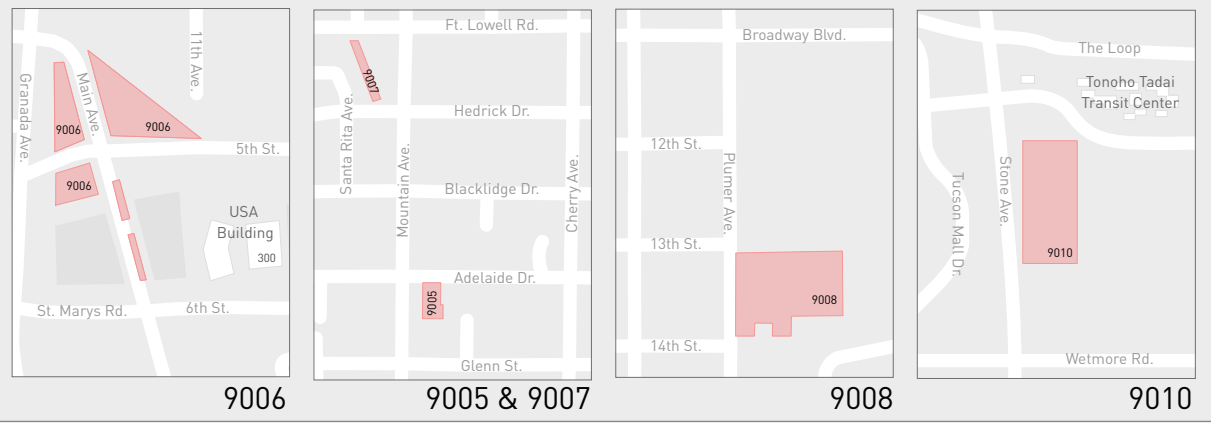

CAMPUS PARKING

Park & Ride Lots

PARKING

- Zone 1
- South Of 6th St. Lots
- Misc Lots: SV, Loading, Disabled
- Lot Specific Permit Parking
- Street Specific Permit Parking
- Metered Parking
- Parking Garages
- M Motorcycle Parking
- \$ Pay Station
- Z Zipcar - Car Share
- Bike/Pedestrian Underpass
- Pedestrian Underpass Only
- Bike Paths
- No Car Access