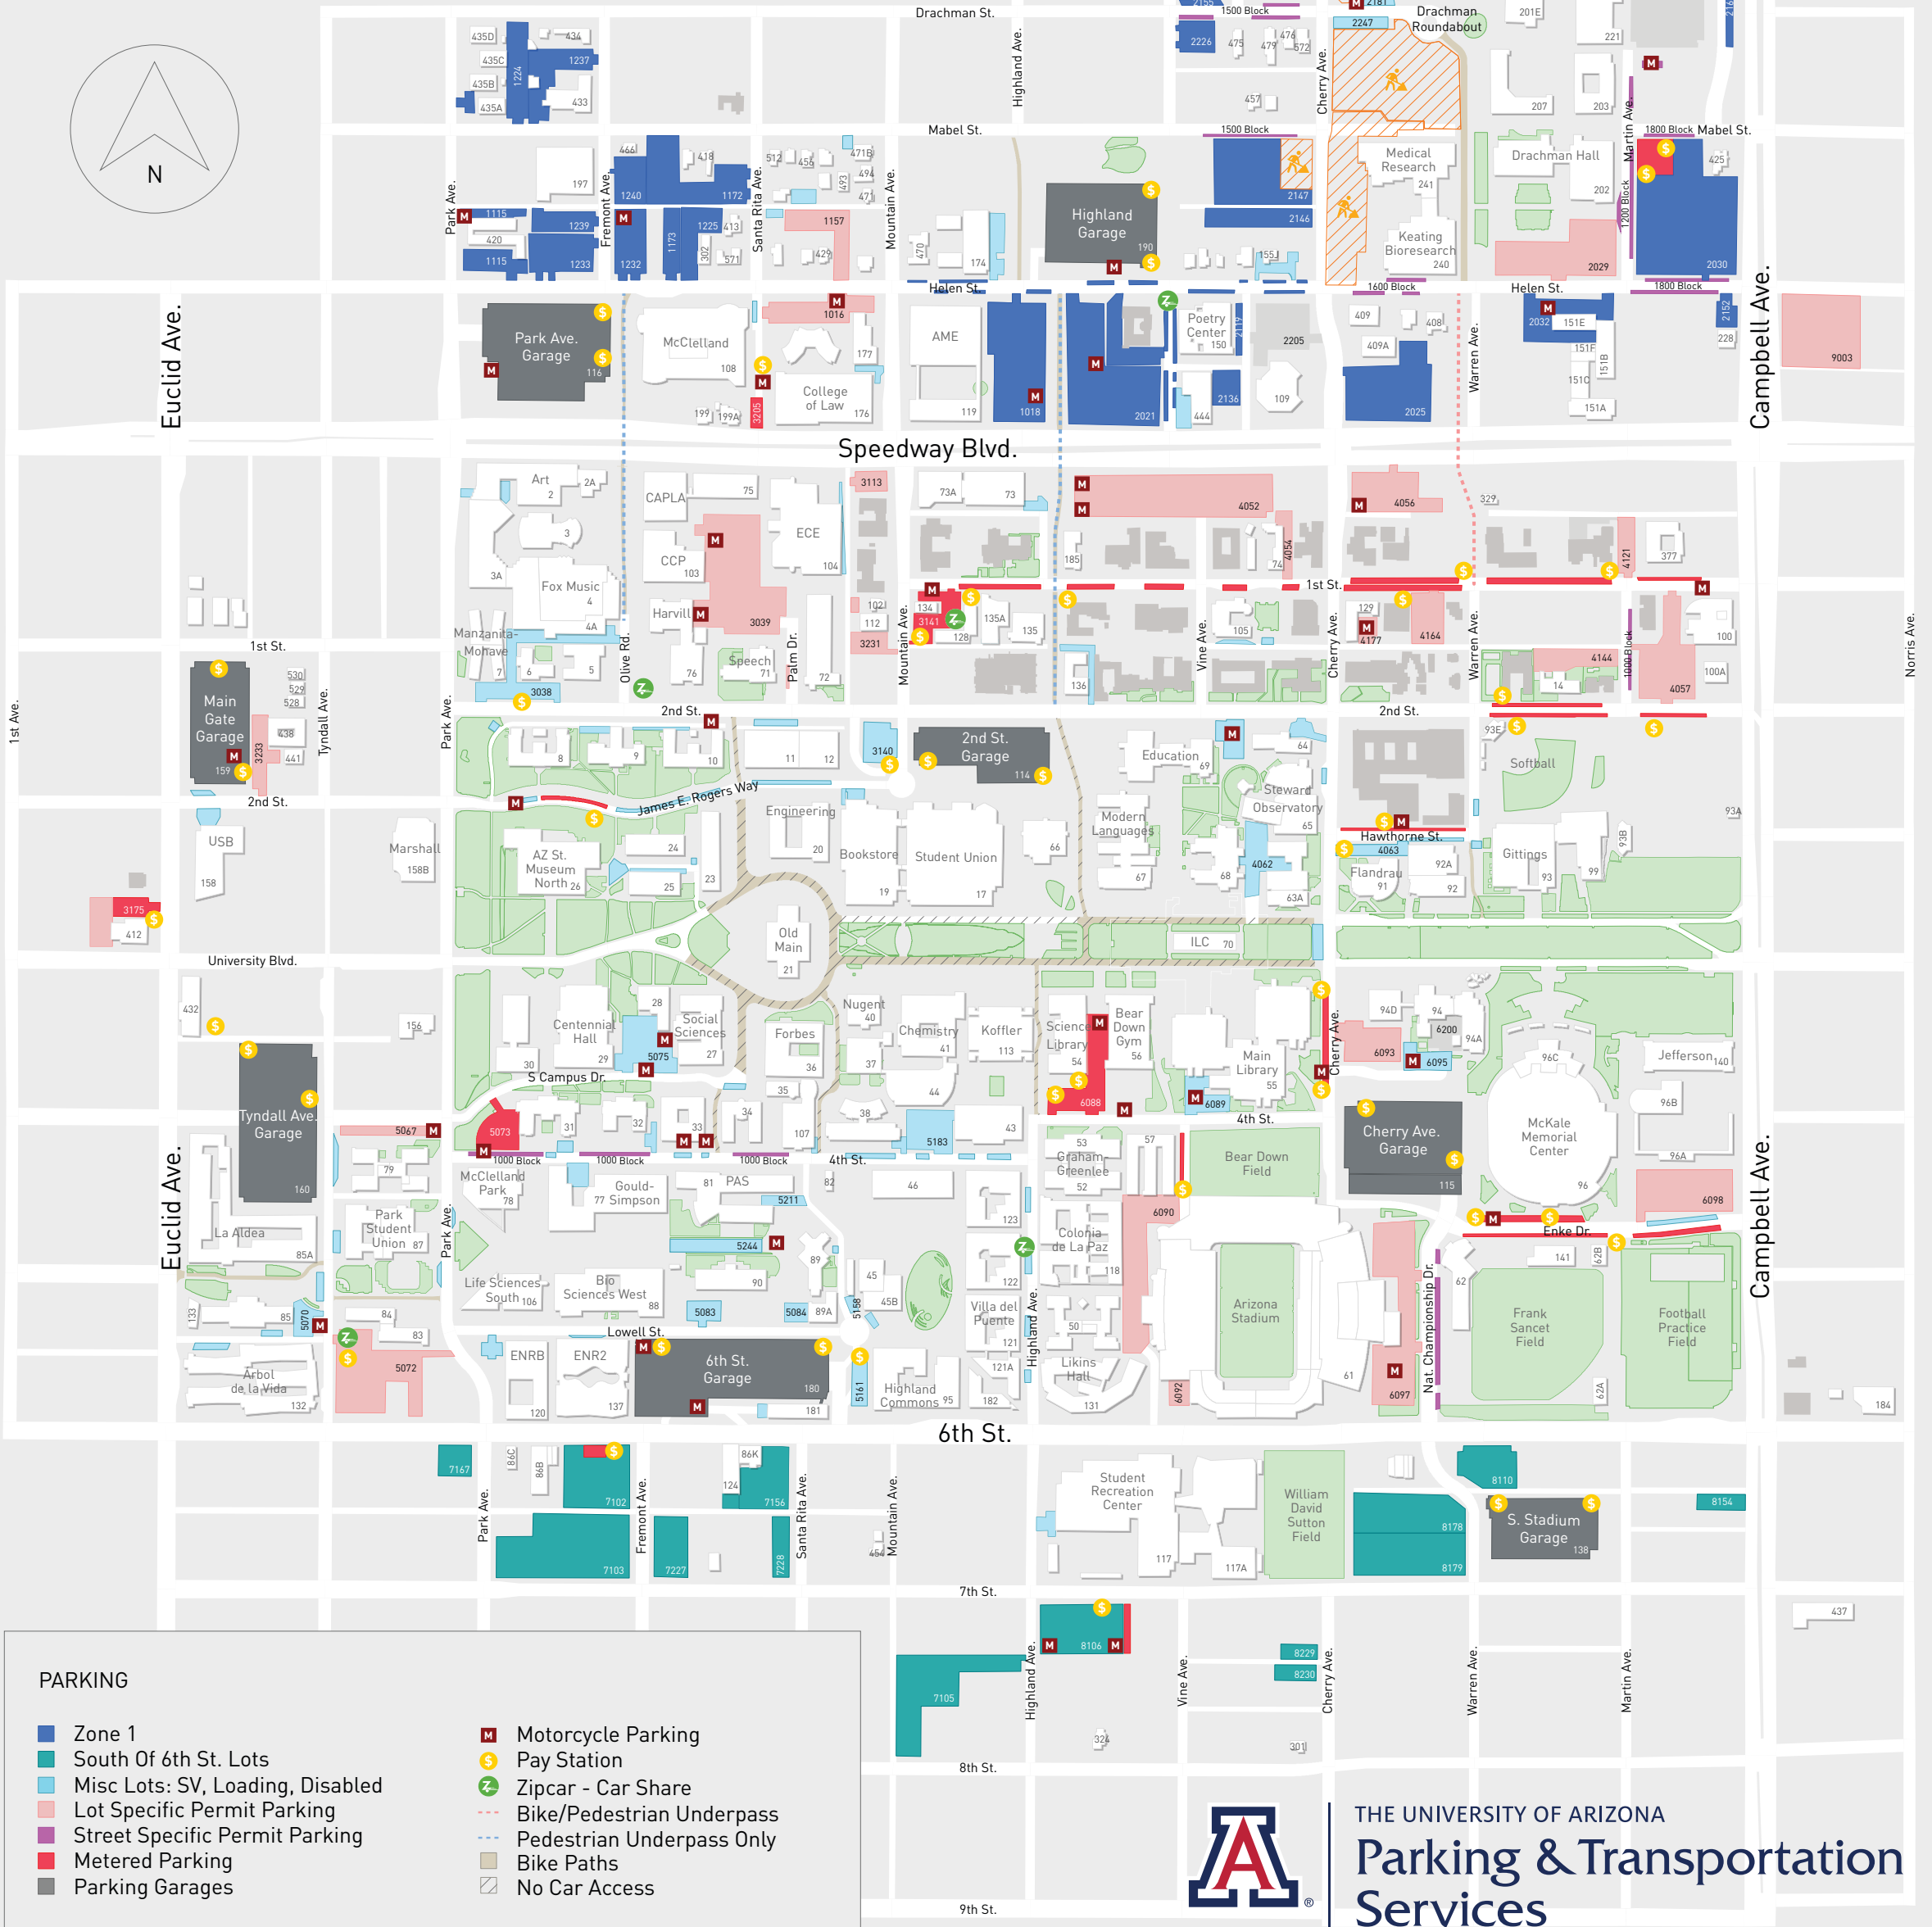

CAMPUS PARKING

Park & Ride Lots

PARKING

- Zone 1
- South Of 6th St. Lots
- Misc Lots: SV, Loading, Disabled
- Lot Specific Permit Parking
- Street Specific Permit Parking
- Metered Parking
- Parking Garages
- M Motorcycle Parking
- \$ Pay Station
- Z Zipcar - Car Share
- Bike/Pedestrian Underpass
- Pedestrian Underpass Only
- Bike Paths
- No Car Access

THE UNIVERSITY OF ARIZONA
Parking & Transportation Services