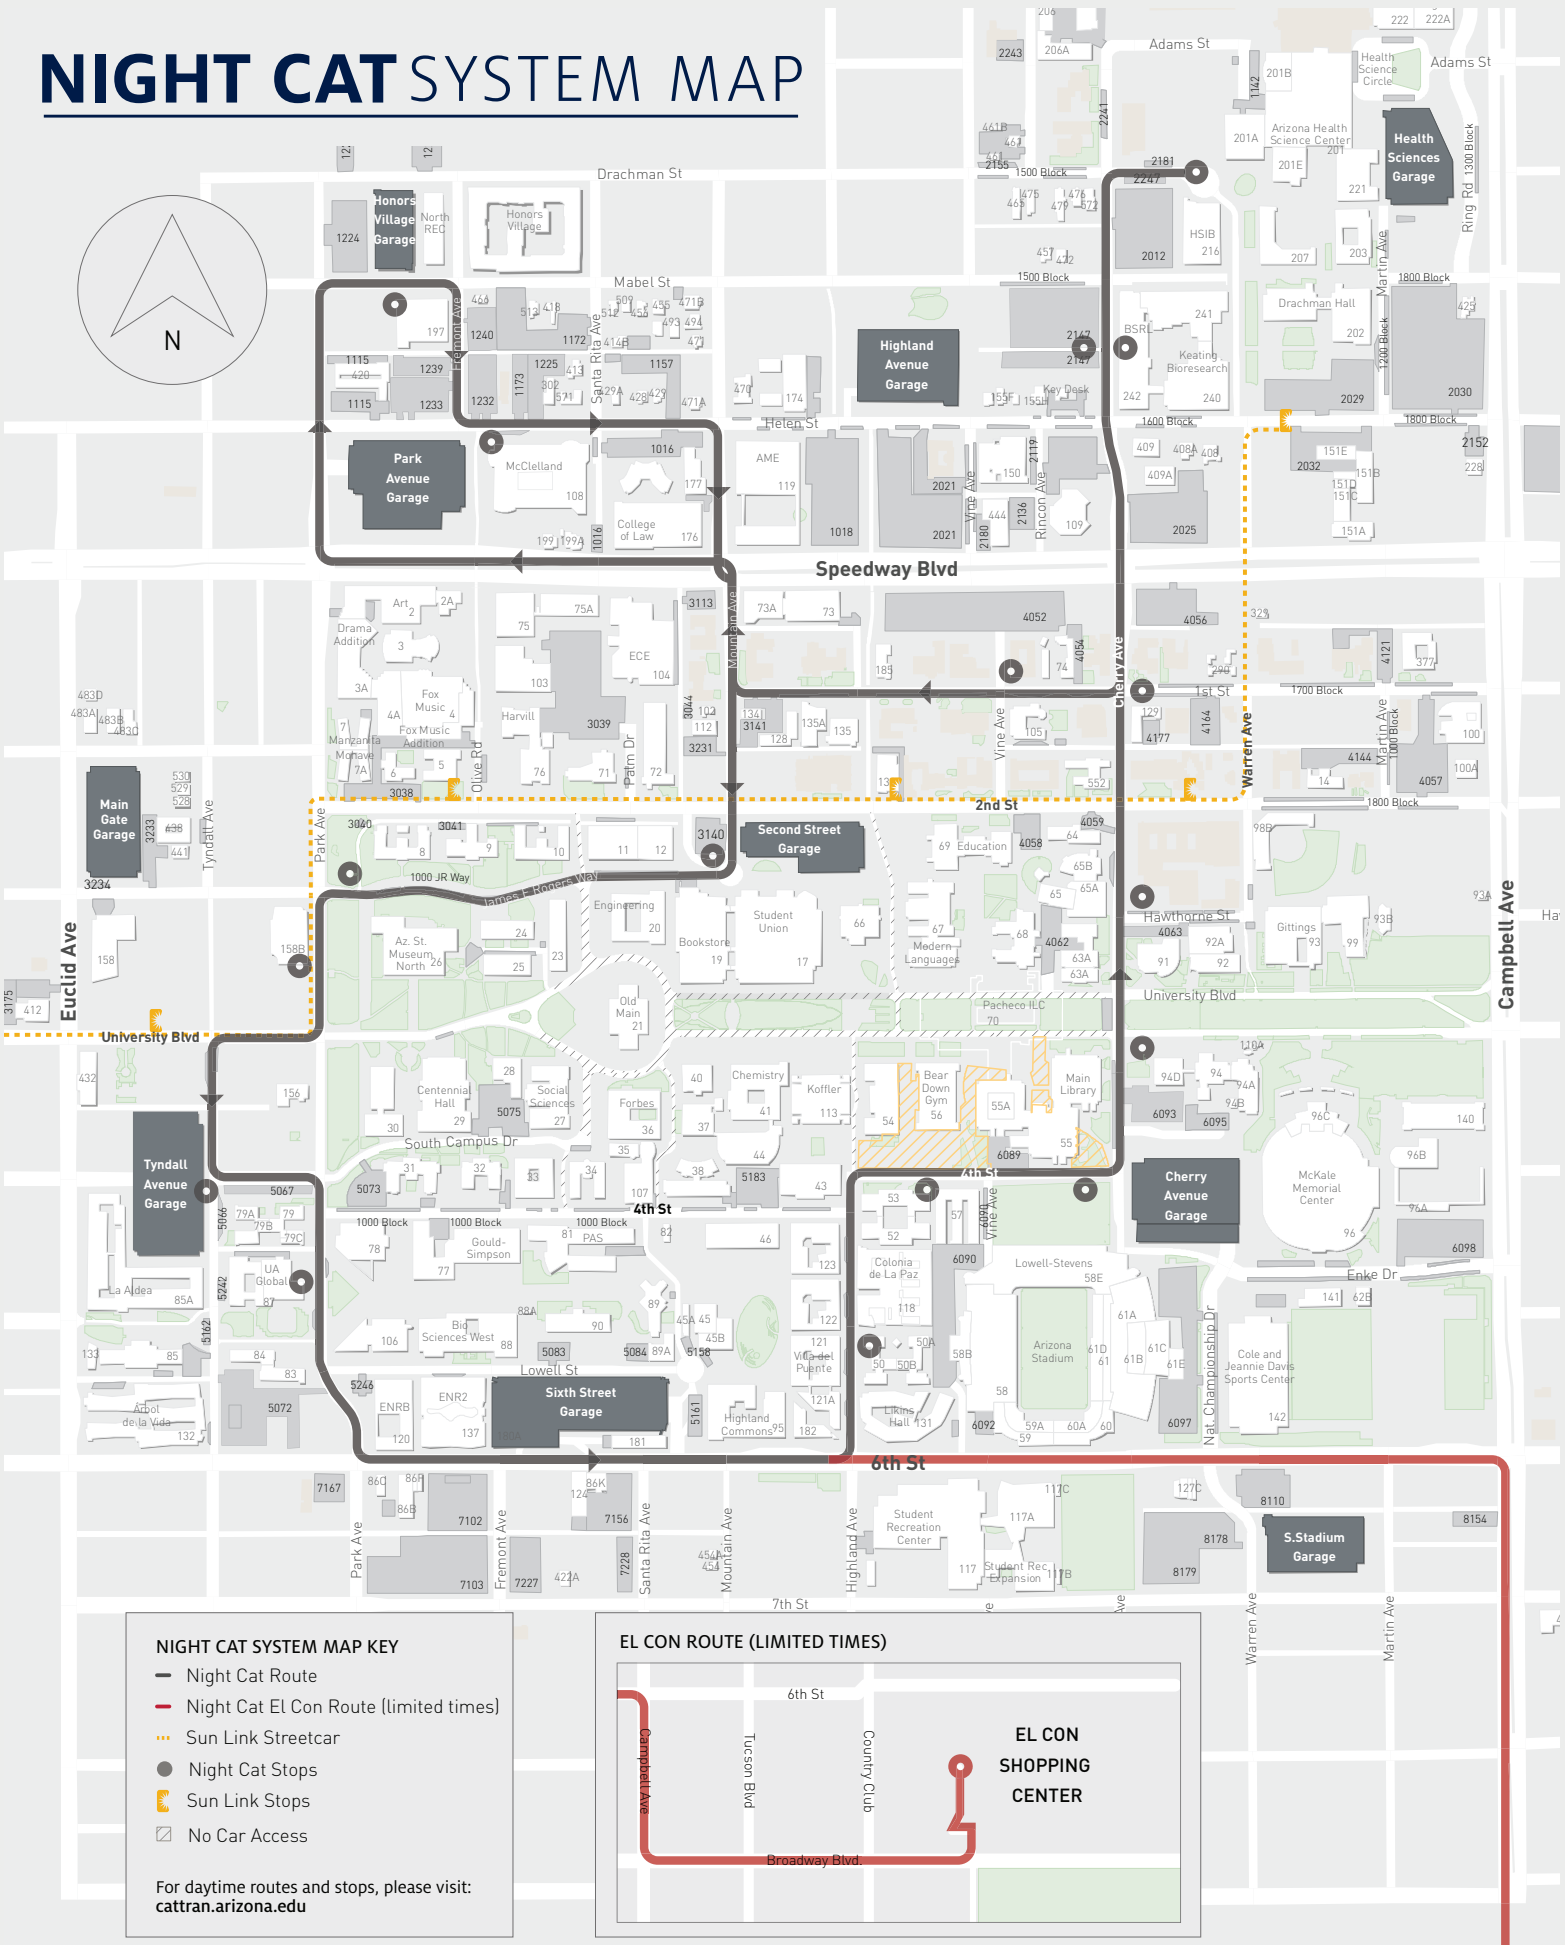

NIGHT CAT SYSTEM MAP

NIGHT CAT SYSTEM MAP KEY

- Night Cat Route
- Night Cat EL Con Route (limited times)
- Sun Link Streetcar
- Night Cat Stops
- Sun Link Stops
- No Car Access

For daytime routes and stops, please visit:
cattran.arizona.edu

EL CON ROUTE (LIMITED TIMES)