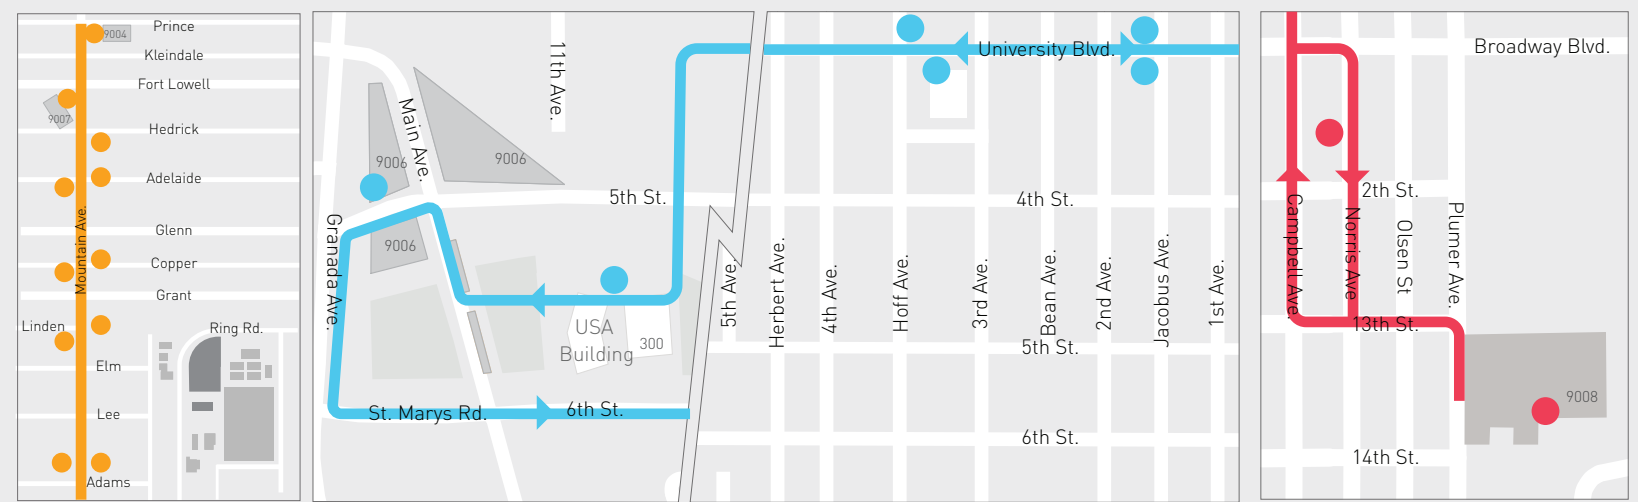

**CAT TRAN ROUTE MAP KEY**

- Red Route
- Blue Route
- Orange Route
- Yellow Route
- Green Route
- Purple Route
- Sun Link Streetcar
- Cat Tran Stops
- Sun Link Stops
- No Car Access

**PARK & RIDE LOTS**

\*Distances not to scale

9004 & 9007

9006

9008