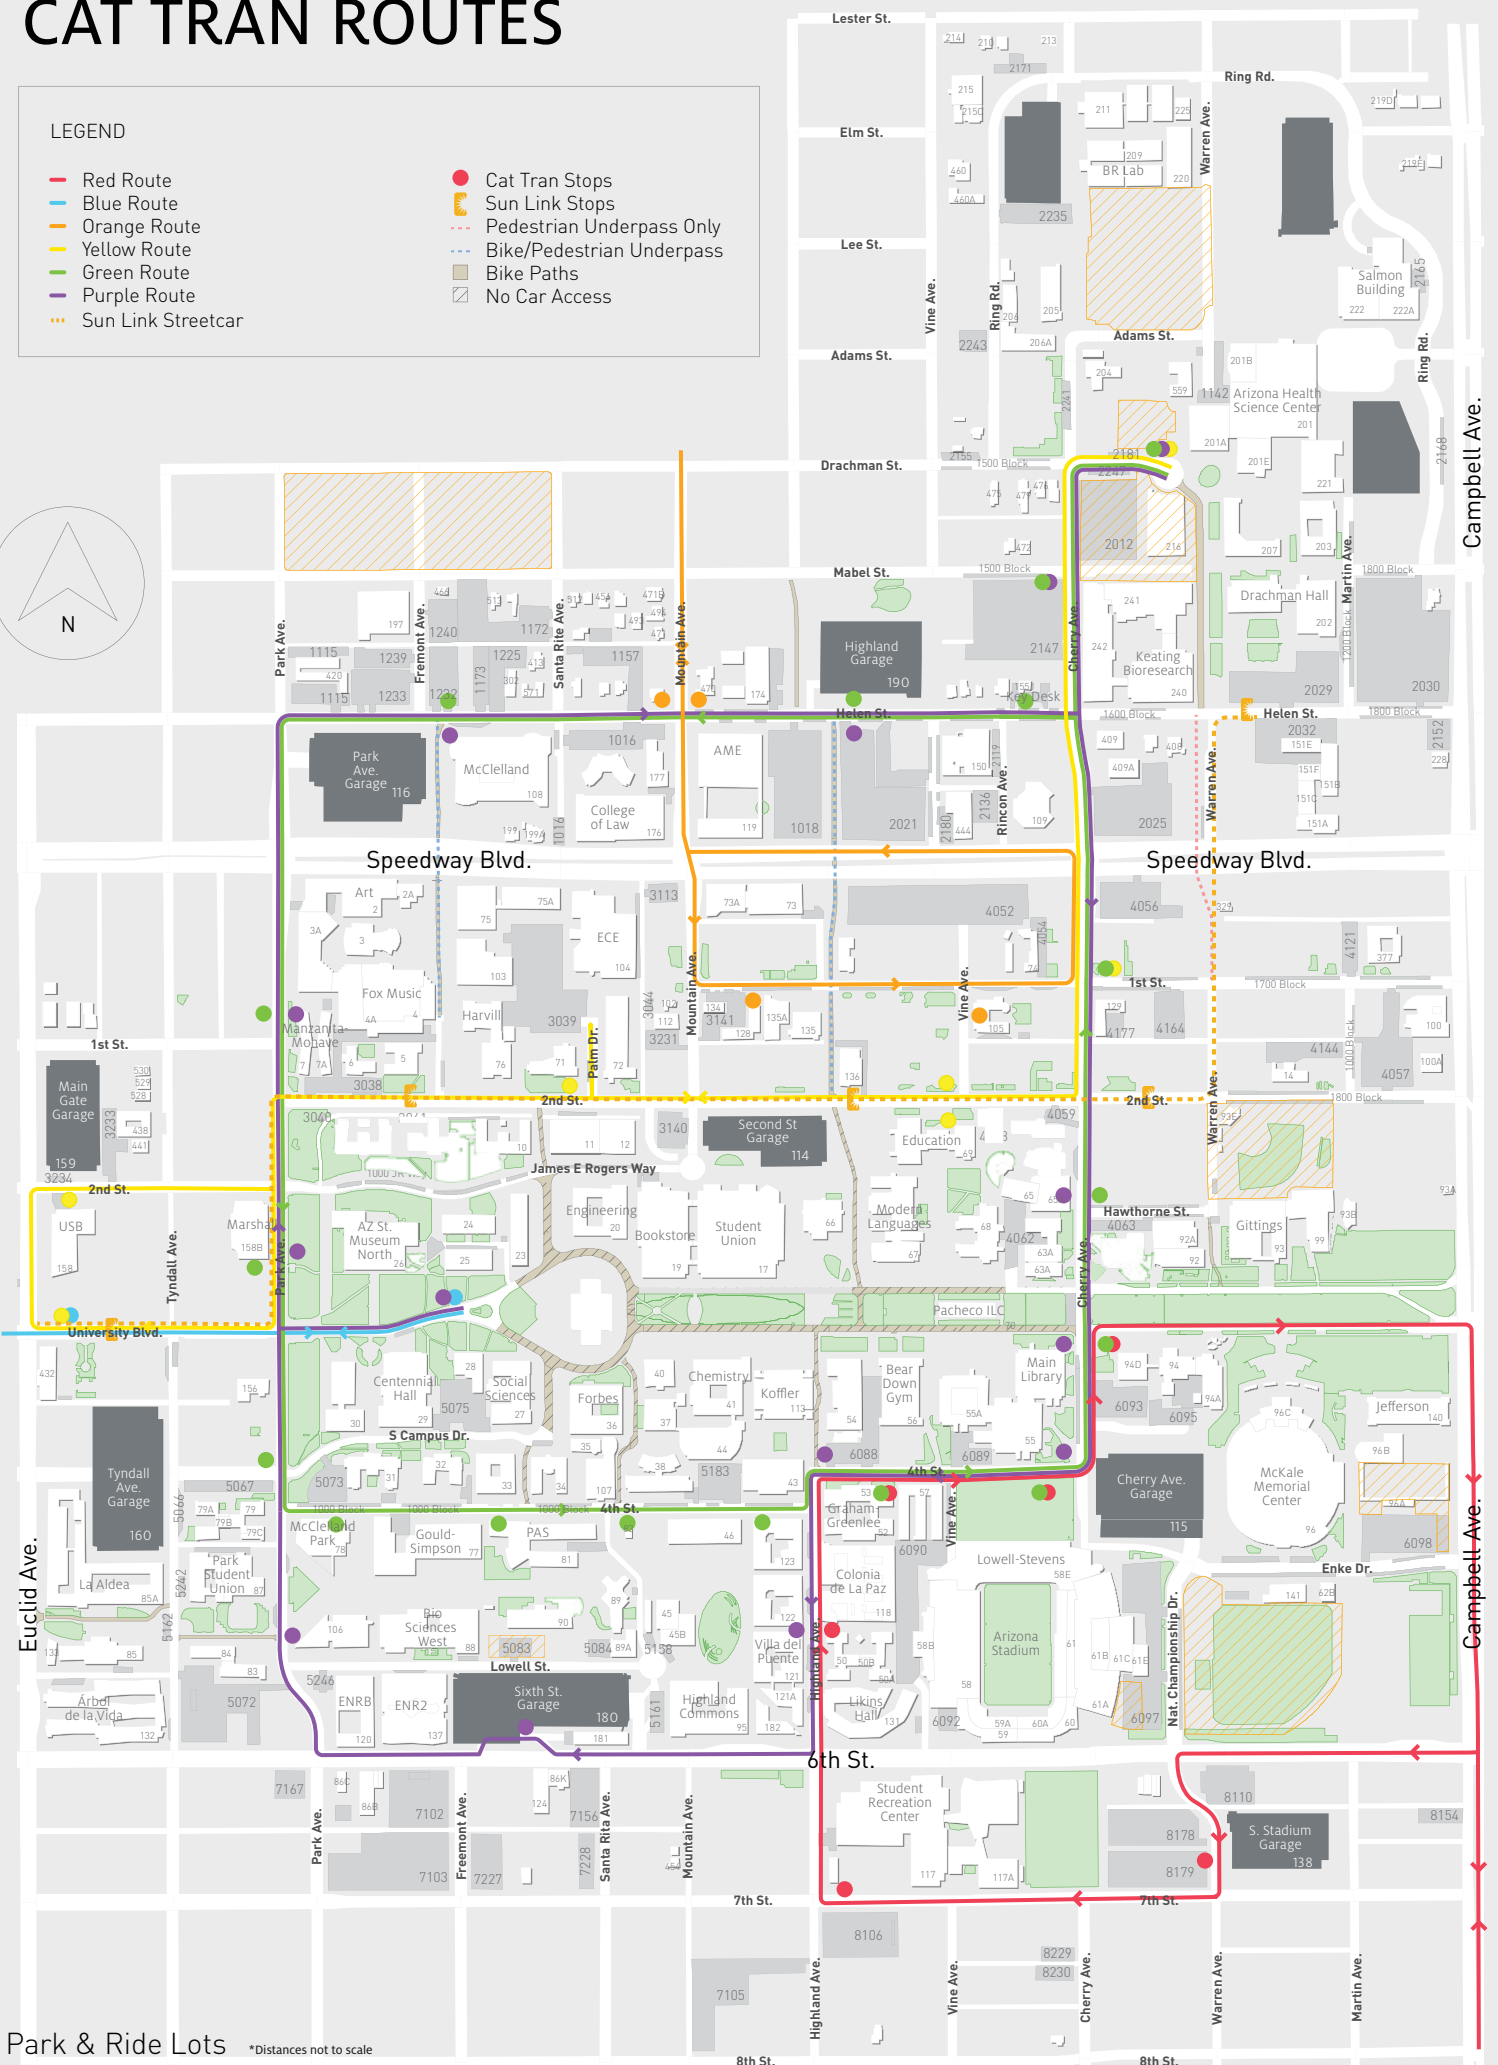

CAT TRAN ROUTES

LEGEND

- Red Route
- Blue Route
- Orange Route
- Yellow Route
- Green Route
- Purple Route
- Sun Link Streetcar
- Cat Tran Stops
- Sun Link Stops
- - - Pedestrian Underpass Only
- - - Bike/Pedestrian Underpass
- Bike Paths
- No Car Access

Park & Ride Lots

*Distances not to scale

9004 & 9007

9006

9008

9010