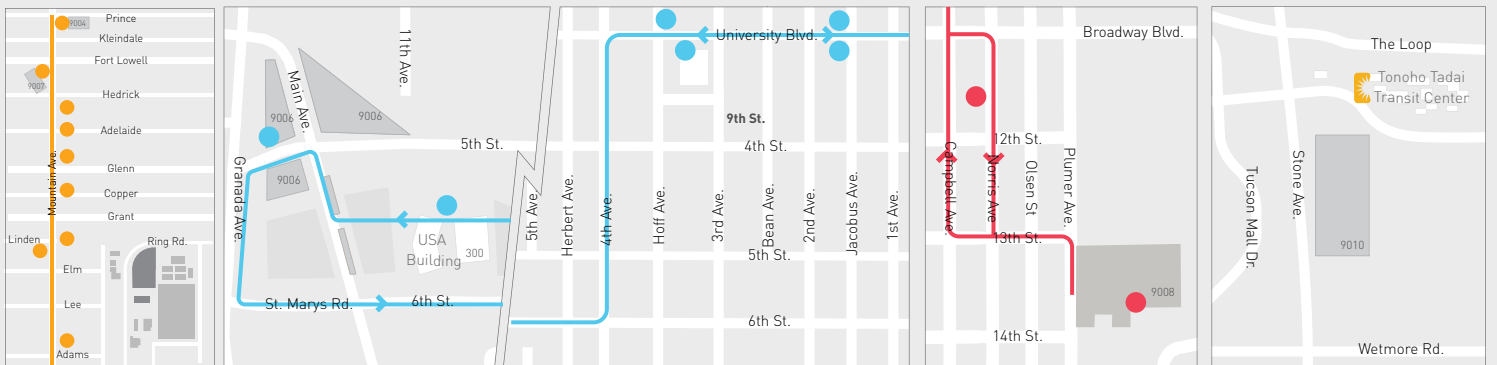

CAT TRAN ROUTES

LEGEND

- Red Route
- Blue Route
- Orange Route
- Yellow Route
- Green Route
- Purple Route
- Sun Link Streetcar
- Cat Tran Stops
- Sun Link Stops
- - - Pedestrian Underpass Only
- - - Bike/Pedestrian Underpass
- Bike Paths
- No Car Access

Park & Ride Lots

*Distances not to scale

9004 & 9007

9006

9008

9010