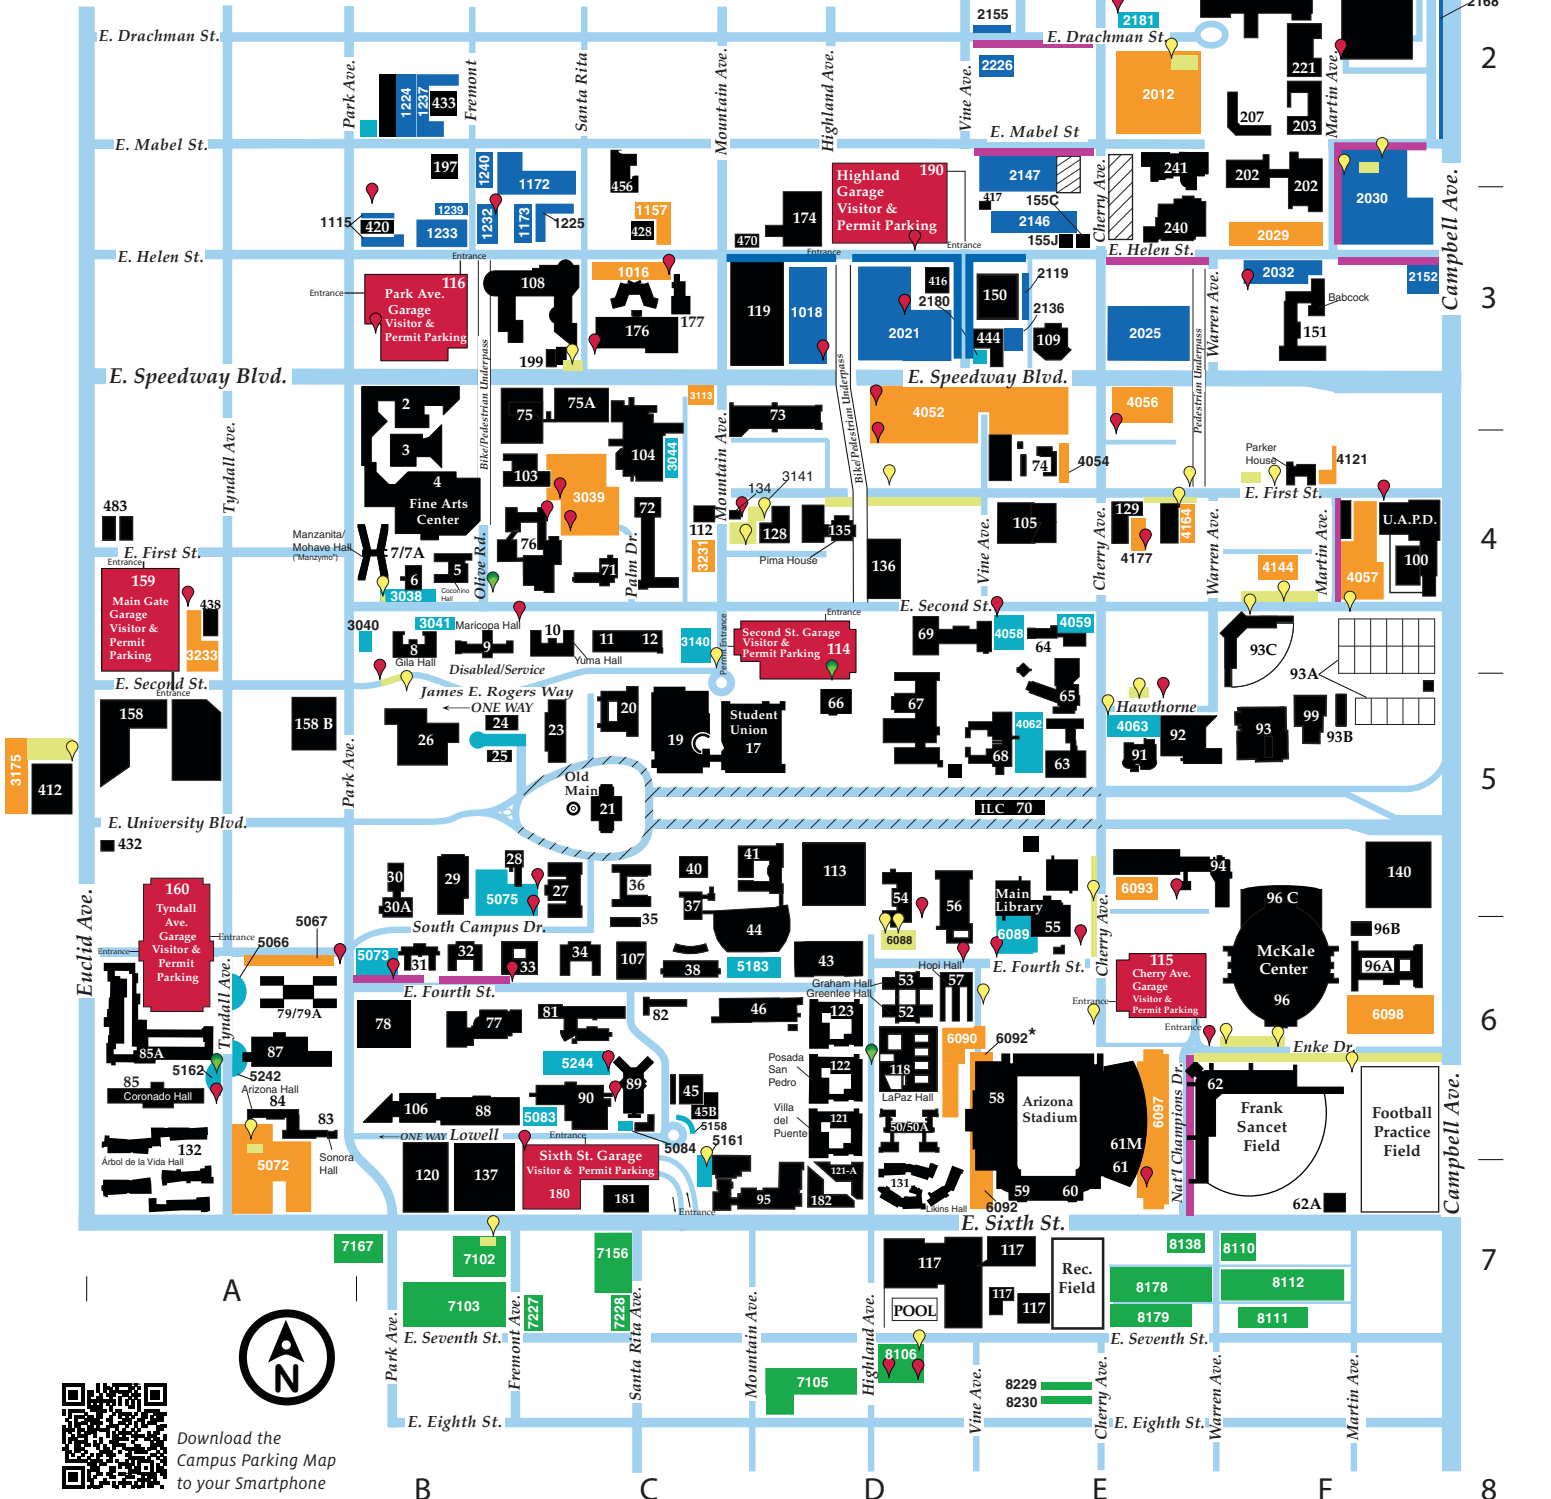

Legend

- Permit Required
- Visitor Parking
- Hourly Parking
- Restricted Area
- Construction
- Buildings
- Car Share Locations
- Pay Stations - Hourly Parking
- Motorcycle Parking
- Zone 1
- South of Sixth St. Lots
- Lot Specific Permit Parking (*Controlled from 7Am-9Pm)
- Misc. Lots: SV, Loading, Disabled
- Street Specific Permit Parking
- Parking Garages

Download the Campus Parking Map to your Smartphone

ALPHABETIZED BUILDINGS

BUILDING INDICES BY BUILDING NUMBER