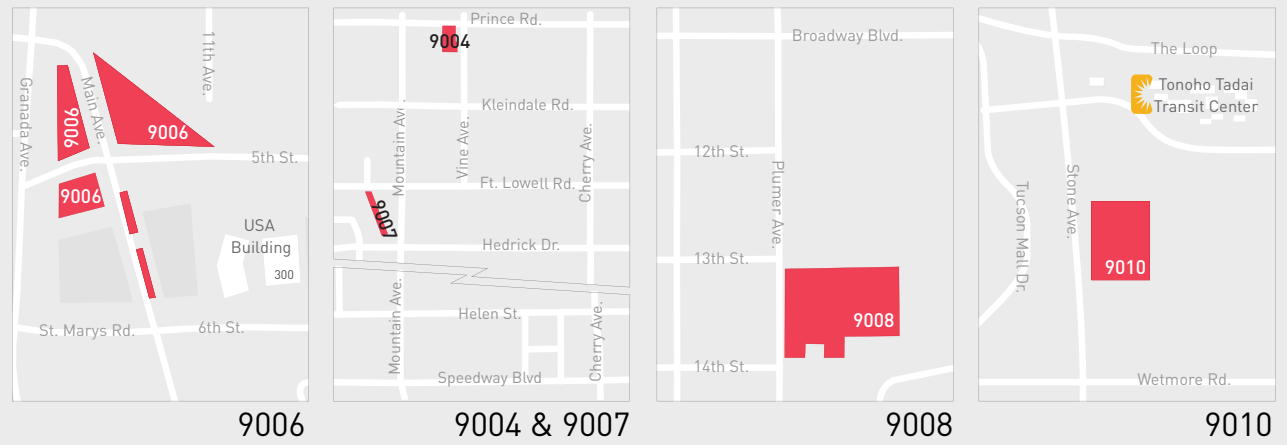

CAMPUS PARKING

Park & Ride Lots

PARKING

- Zone 1
- South Of 6th St. Lots
- Misc Lots: SV, Loading, Disabled
- Lot Specific Permit Parking
- Park N Ride Lots
- Street Specific Permit Parking
- Metered Parking
- Parking Garages
- M Motorcycle Parking
- S Pay Station
- Z Zipcar - Car Share
- Bike/Pedestrian Underpass
- Pedestrian Underpass Only
- Bike Paths
- No Car Access

THE UNIVERSITY OF ARIZONA
Parking & Transportation Services