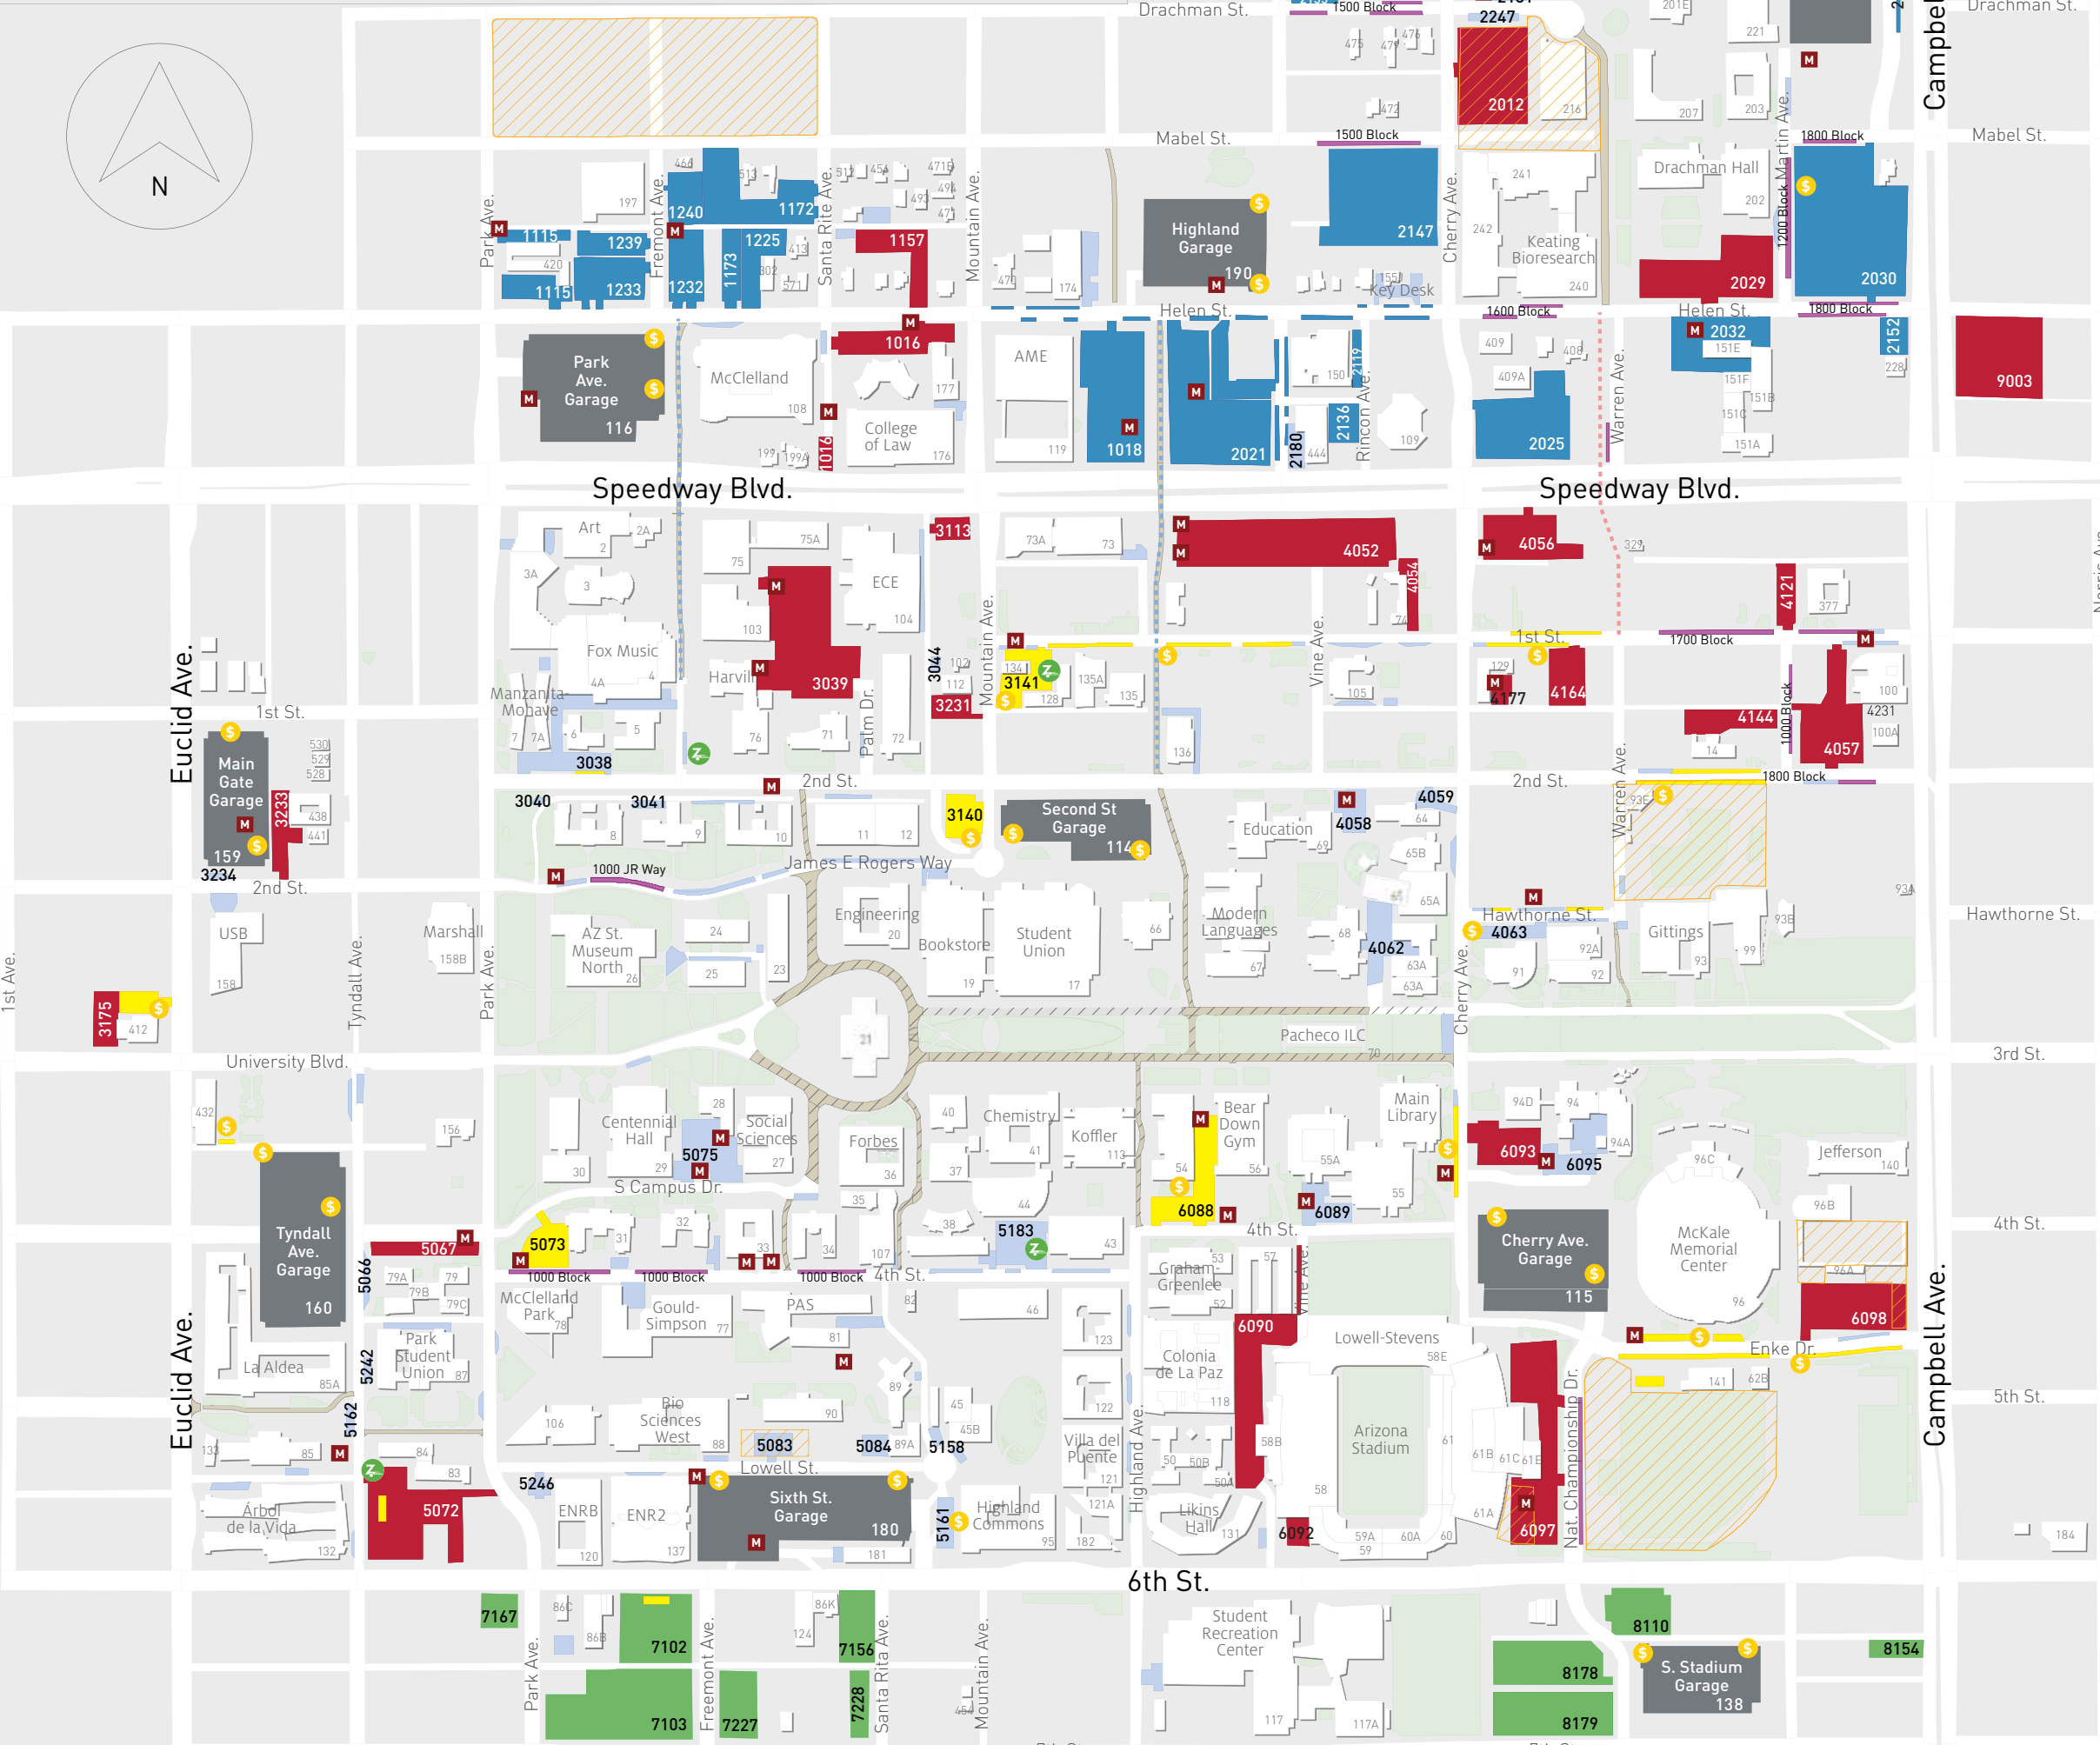

CAMPUS PARKING

Park & Ride Lots

PARKING

- Zone 1
- South Of 6th St. Lots
- Misc Lots: SV, Loading, Disabled
- Lot Specific Permit Parking
- Park N Ride Lots
- Street Specific Permit Parking
- Metered Parking
- Parking Garages
- M Motorcycle Parking
- S Pay Station
- Z Zipcar - Car Share
- Bike/Pedestrian Underpass
- Pedestrian Underpass Only
- Bike Paths
- No Car Access

THE UNIVERSITY OF ARIZONA
Parking & Transportation Services