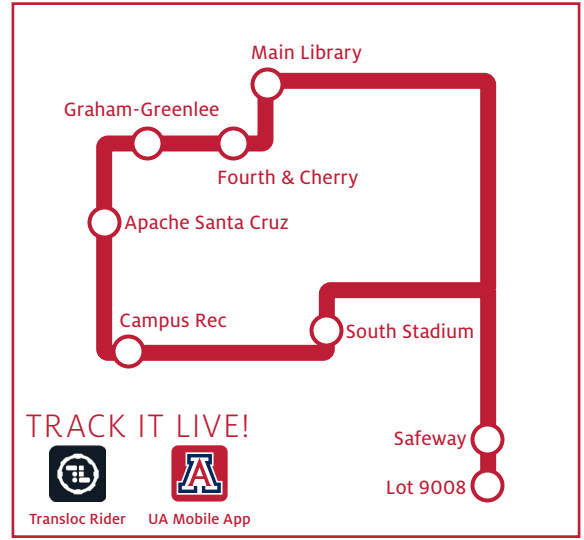

CAT TRAN

RED ROUTE

Lot 9008 RED ROUTE

6:30 AM	8:54 AM	11:18 AM	1:42 PM	4:06 PM	6:30 PM
6:54 AM	9:18 AM	11:42 AM	2:06 PM	4:30 PM	6:54 PM
7:18 AM	9:42 AM	12:06 PM	2:30 PM	4:54 PM	
7:42 AM	10:06 AM	12:30 PM	2:54 PM	5:18 PM	
8:06 AM	10:30 AM	12:54 PM	3:18 PM	5:42 PM	
8:30 AM	10:54 AM	1:18 PM	3:42 PM	6:06 PM	

South Stadium RED ROUTE

6:37 AM	9:01 AM	11:25 AM	1:49 PM	4:13 PM	6:37 PM
7:01 AM	9:25 AM	11:49 AM	2:13 PM	4:37 PM	7:01 PM
7:25 AM	9:49 AM	12:13 PM	2:37 PM	5:01 PM	
7:49 AM	10:13 AM	12:37 PM	3:01 PM	5:25 PM	
8:13 AM	10:37 AM	1:01 PM	3:25 PM	5:47 PM	
8:37 AM	11:01 AM	1:25 PM	3:49 PM	6:13 PM	

Main Library RED ROUTE

6:44 AM	9:08 AM	11:32 AM	2:20 PM	4:44 PM	7:08 PM
7:08 AM	9:32 AM	11:56 AM	2:44 PM	5:08 PM	
7:32 AM	9:56 AM	12:20 PM	3:08 PM	5:32 PM	
7:56 AM	10:20 AM	12:44 PM	3:32 PM	5:54 PM	
8:20 AM	10:44 AM	1:08 PM	3:56 PM	6:20 PM	
8:44 AM	11:08 AM	1:56 PM	4:20 PM	6:44 PM	