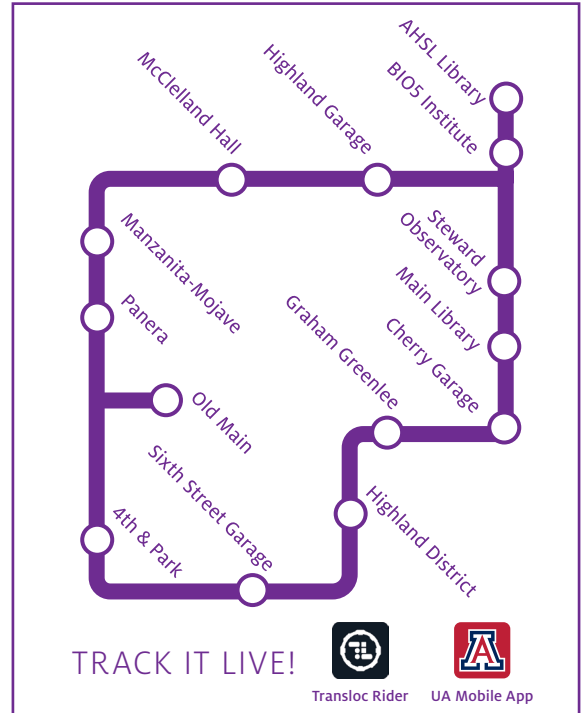

CAT TRAN

PURPLE ROUTE

cattran.arizona.edu

THE UNIVERSITY OF ARIZONA
**Parking & Transportation
 Services**

AHSL Library PURPLE ROUTE

6:30 AM	8:48 AM	11:08 AM	1:18 PM	3:33 PM	5:48 PM
6:43 AM	9:00 AM	11:22 AM	1:32 PM	3:46 PM	6:01 PM
6:55 AM	9:13 AM	11:34 AM	1:45 PM	4:00 PM	6:15 PM
7:08 AM	9:25 AM	11:48 AM	1:58 PM	4:13 PM	6:28 PM
7:08 AM	9:38 AM	12:00 PM	2:12 PM	4:27 PM	6:42 PM
7:20 AM	9:50 AM	12:14 PM	2:25 PM	4:40 PM	6:55 PM
7:33 AM	10:04 AM	12:26 PM	2:39 PM	4:54 PM	7:09 PM
7:45 AM	10:16 AM	12:40 PM	2:52 PM	5:07 PM	7:24 PM
7:58 AM	10:30 AM	12:52 PM	3:06 PM	5:21 PM	
8:10 AM	10:42 AM	1:06 PM	3:19 PM	5:34 PM	

Sixth St Garage PURPLE ROUTE

6:30 AM	8:35 AM	10:42 AM	12:52 PM	3:04 PM	5:19 PM
6:42 AM	8:47 AM	10:54 AM	1:04 PM	3:18 PM	5:33 PM
6:55 AM	9:00 AM	11:08 AM	1:18 PM	3:31 PM	5:46 PM
7:07 AM	9:12 AM	11:20 AM	1:30 PM	3:45 PM	6:00 PM
7:20 AM	9:25 AM	11:34 AM	1:44 PM	3:58 PM	6:13 PM
7:32 AM	9:37 AM	11:46 AM	1:57 PM	4:12 PM	6:26 PM
7:45 AM	9:50 AM	12:00 PM	2:10 PM	4:25 PM	6:40 PM
7:57 AM	10:02 AM	12:12 PM	2:24 PM	4:39 PM	6:54 PM
8:10 AM	10:16 AM	12:26 PM	2:37 PM	4:52 PM	7:07 PM
8:22 AM	10:28 AM	12:38 PM	2:51 PM	5:06 PM	7:21 PM