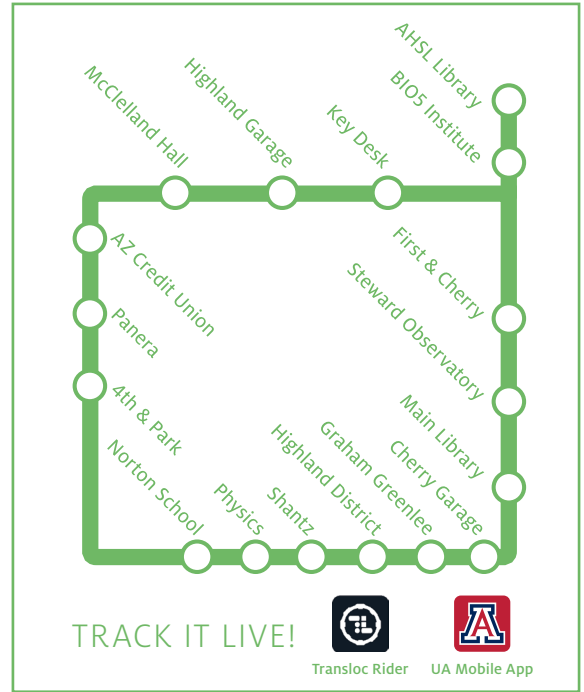

CAT TRAN

GREEN ROUTE

cattran.arizona.edu

AHSL Library

GREEN ROUTE

6:30 AM	8:20 AM	10:25 AM	12:48 PM	3:11 PM	5:34 PM
6:41 AM	8:31 AM	10:38 AM	1:01 PM	3:24 PM	5:47 PM
6:52 AM	8:42 AM	10:51 AM	1:14 PM	3:37 PM	6:00 PM
7:03 AM	8:53 AM	11:04 AM	1:27 PM	3:50 PM	6:13 PM
7:07 AM	9:04 AM	11:17 AM	1:40 PM	4:03 PM	6:26 PM
7:14 AM	9:15 AM	11:30 AM	1:53 PM	4:16 PM	6:41 PM
7:25 AM	9:26 AM	11:43 AM	2:06 PM	4:29 PM	6:54 PM
7:36 AM	9:37 AM	11:56 AM	2:19 PM	4:42 PM	7:20 PM
7:47 AM	9:48 AM	12:09 PM	2:32 PM	4:55 PM	7:33 PM
7:58 AM	9:59 AM	12:22 PM	2:45 PM	5:08 PM	
8:09 AM	10:12 AM	12:35 PM	2:58 PM	5:21 PM	

4th & Park

GREEN ROUTE

6:30 AM	8:29 AM	10:35 AM	12:58 PM	3:21 PM	5:44 PM
6:39 AM	8:40 AM	10:48 AM	1:11 PM	3:34 PM	5:57 PM
6:50 AM	8:51 AM	11:01 AM	1:24 PM	3:47 PM	6:10 PM
7:01 AM	9:02 AM	11:14 PM	1:37 PM	4:00 PM	6:23 PM
7:12 AM	9:13 AM	11:27 PM	1:50 PM	4:13 PM	6:36 PM
7:23 AM	9:24 AM	11:40 PM	2:03 PM	4:26 PM	6:51 PM
7:34 AM	9:35 AM	11:53 PM	2:16 PM	4:39 PM	7:04 PM
7:45 AM	9:46 AM	12:06 PM	2:29 PM	4:52 PM	7:17 PM
7:56 AM	9:57 AM	12:19 PM	2:42 PM	5:05 PM	7:30 PM
8:07 AM	10:09 AM	12:32 PM	2:55 PM	5:18 PM	
8:18 AM	10:22 AM	12:45 PM	3:08 PM	5:31 PM	