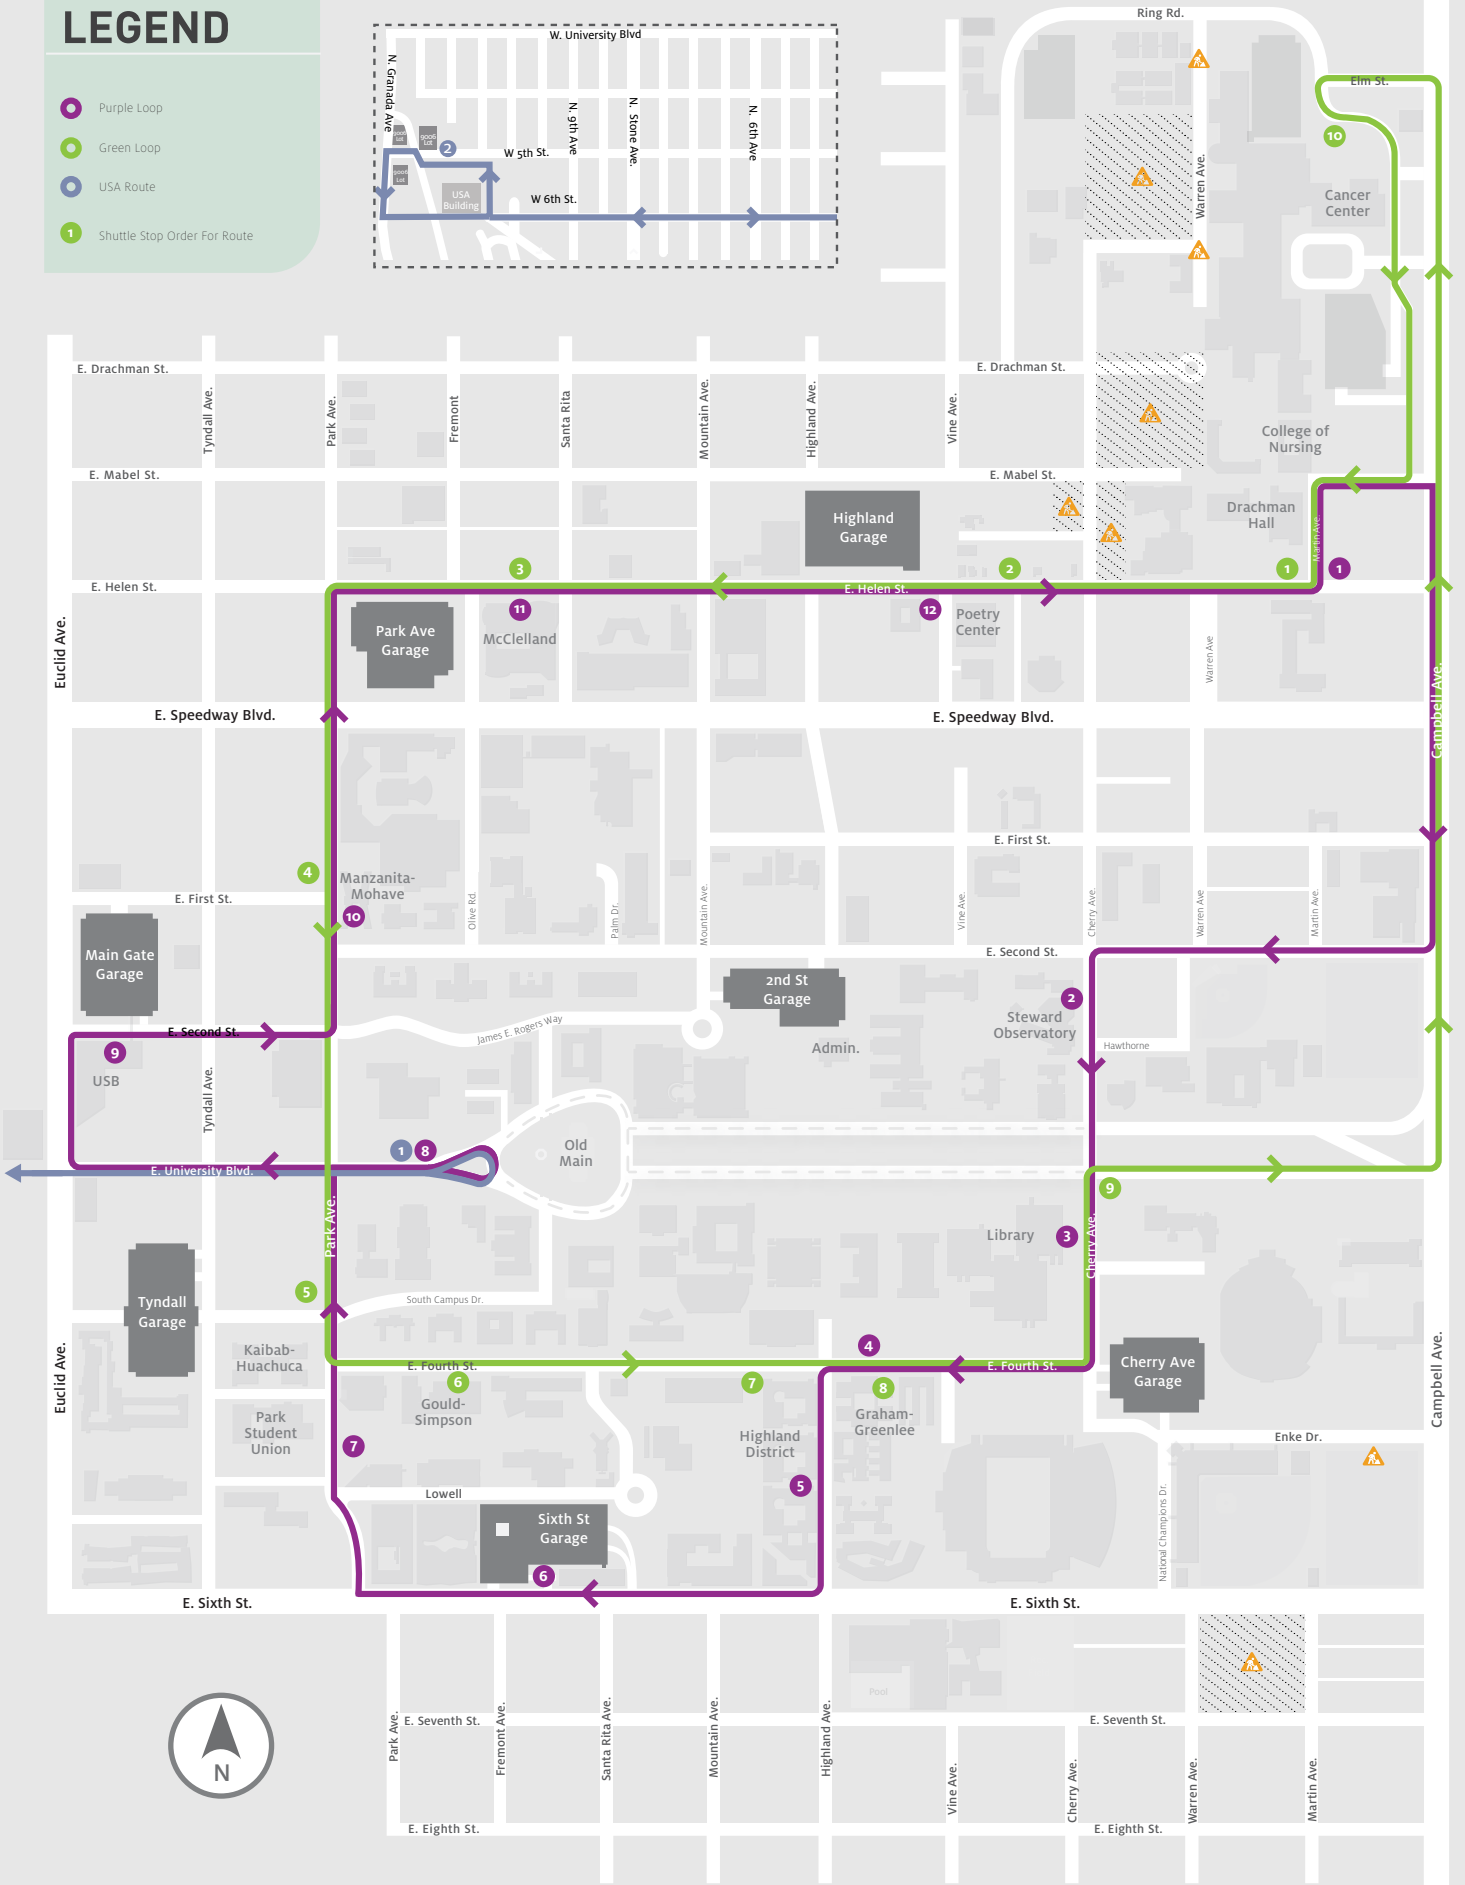

## LEGEND

- Purple Loop
- Green Loop
- USA Route
- Shuttle Stop Order For Route

### Green Loop Stops

- 1. Drachman Hall
- 2. Key Desk
- 3. McClelland North
- 4. Manzanita-Mohave West
- 5. Fourth & Park
- 6. Gould-Simpson
- 7. Shantz
- 8. Graham-Greenlee - South
- 9. Optical Science
- 10. Cancer Center

### Purple Loop Stops

- 1. Drachman Hall
- 2. Steward Observatory - West
- 3. Main Library - West
- 4. Graham-Greenlee - North
- 5. Highland District
- 6. Sixth Street Garage
- 7. Park Student Union East
- 8. Old Main
- 9. USB
- 10. Manzanita-Mohave East
- 11. McClelland South
- 12. Poetry Center

### USA Stops

- 1. Old Main
- 2. USA Building