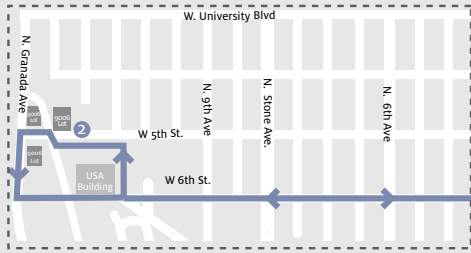

## LEGEND

- Purple Loop
- Green Loop
- USA Route
- Shuttle Stop Order For Route

### Green Loop Stops

- 1. Drachman Hall
- 2. Key Desk
- 3. McClelland North
- 4. Manzanita-Mohave West
- 5. Fourth & Park
- 6. Gould-Simpson
- 7. Shantz
- 8. Graham-Greenlee - South
- 9. Optical Science
- 10. Cancer Center

### Purple Loop Stops

- 1. Drachman Hall
- 2. Steward Observatory - West
- 3. Main Library - West
- 4. Graham-Greenlee - North
- 5. Highland District
- 6. Sixth Street Garage
- 7. Park Student Union East
- 8. Old Main
- 9. USB
- 10. Manzanita-Mohave East
- 11. McClelland South
- 12. Poetry Center

### USA Stops

- 1. Old Main
- 2. USA Building