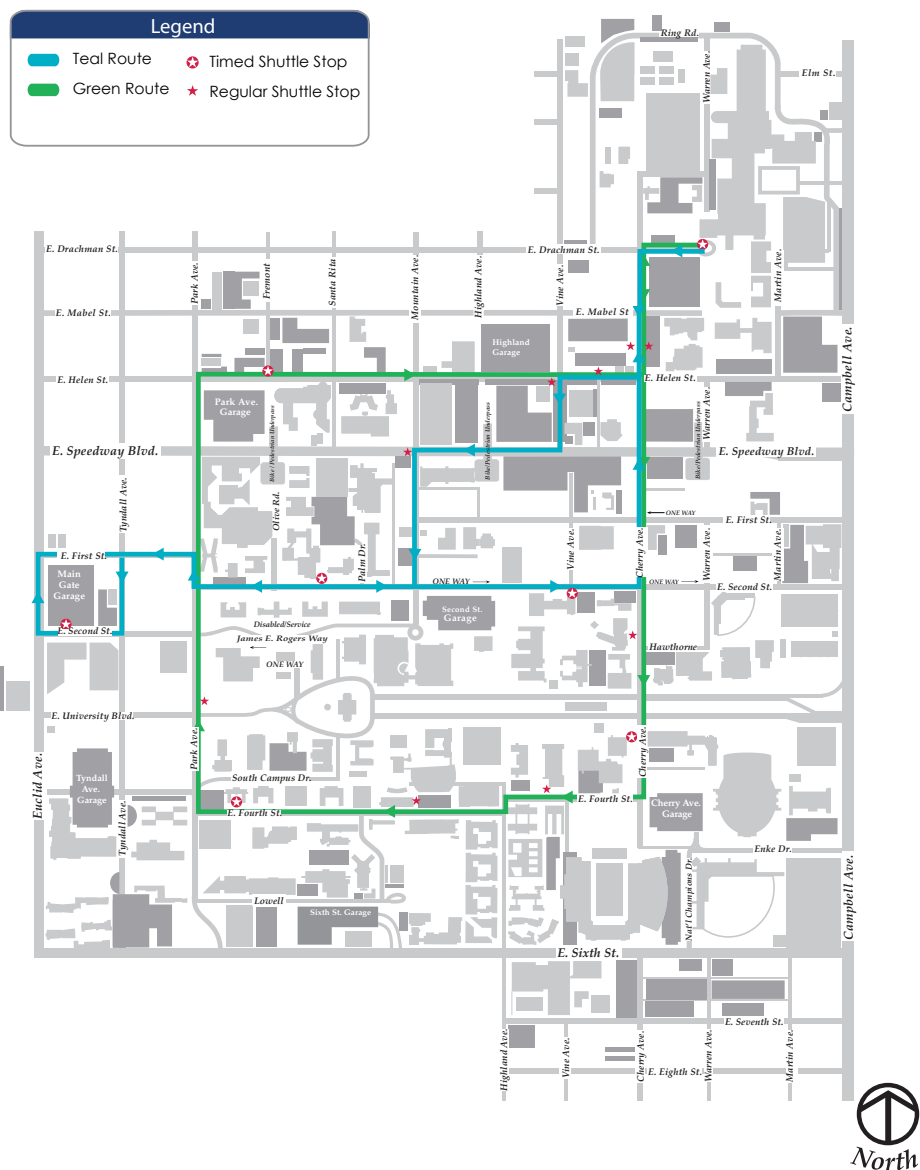

How to Read the Shuttle Guide

Cat Tran's Guide will help you get around the UA Campus quickly and easily. To find the best route to get to your office, class, meeting or event, consult the Cat Tran map above and corresponding schedule on the reverse side.

1. Find the correct route on the map.
2. On the map, using the color-coded routes find the stop closest to your boarding location and destination, indicated by a ★ or symbol ★ on the map.
3. A ★ symbol on the route indicates that the shuttle stop has a corresponding published departure time on the schedule on the reverse side.
4. Find the corresponding route on the schedule on the reverse side and scan down the column. Read across to determine the arrival time nearest your destination. Cat Tran Shuttles operate M-F, 6:30 am to 6:30 pm. Night Cat shuttles operate M-F, 6 pm to 12:30 am.
5. To calculate a departure time at a ★ stop, estimate the time between two published ★ stops on the route you wish to ride.

Fares and Passes:

1. All stops on campus are free to visitors, students, faculty, and staff.
2. Access from the 9005, 9007 lots, and all stops on Mountain Ave. on the Orange Route, and 9006 lot on the USA Route are restricted to permit holders and University affiliated area residents with a paid boarding pass. Shuttle passes may be purchased by UA affiliated area residents living within a limited corridor for $70 per academic year or are included with your parking permit for lots 9005, 9006, 9007. For guidelines on the boarding pass call 626-PARK.
3. Driver will check boarding passes on Orange and USA routes at the off-campus lots.
4. Parking permit and boarding pass applications are available by contacting Parking & Transportation Services.

Service

1. Summer shuttle guides will be available on May 1, 2012 and will be effective May 14 through August 10, 2012.
2. No shuttle service is available on University holidays, December 8, 2011 and May 3, 2012 and Winter Recess. Limited service is available during Spring Recess.
3. Please allow an additional 30 minutes of travel time from Park & Ride Lots & Mountain Ave. during peak morning hours.
4. Due to unforeseen circumstances, such as construction, shuttle routes may change, causing rerouting & delays.
5. SunTran Information can be found at: www.suntran.com or (520) 792-9222.

Guidelines

1. No smoking or eating on shuttles. Drinks must have a lid. Alcohol is prohibited.
2. Animals are prohibited, except for service animals.
3. Vehicles stop at regular and timed shuttle stops only.
4. Please inform your driver of your destination by saying "next stop please."
5. Cat Tran wants you to enjoy a safe, comfortable shuttle ride. Please do your part to help us create a pleasant experience for all. Parking & Transportation Services operators reserve the right to deny service to anyone not observing guidelines. Profanity will not be tolerated.
6. Items found on shuttles are taken to the UA Police (621-UAPD) the next business day.

Accessible Services