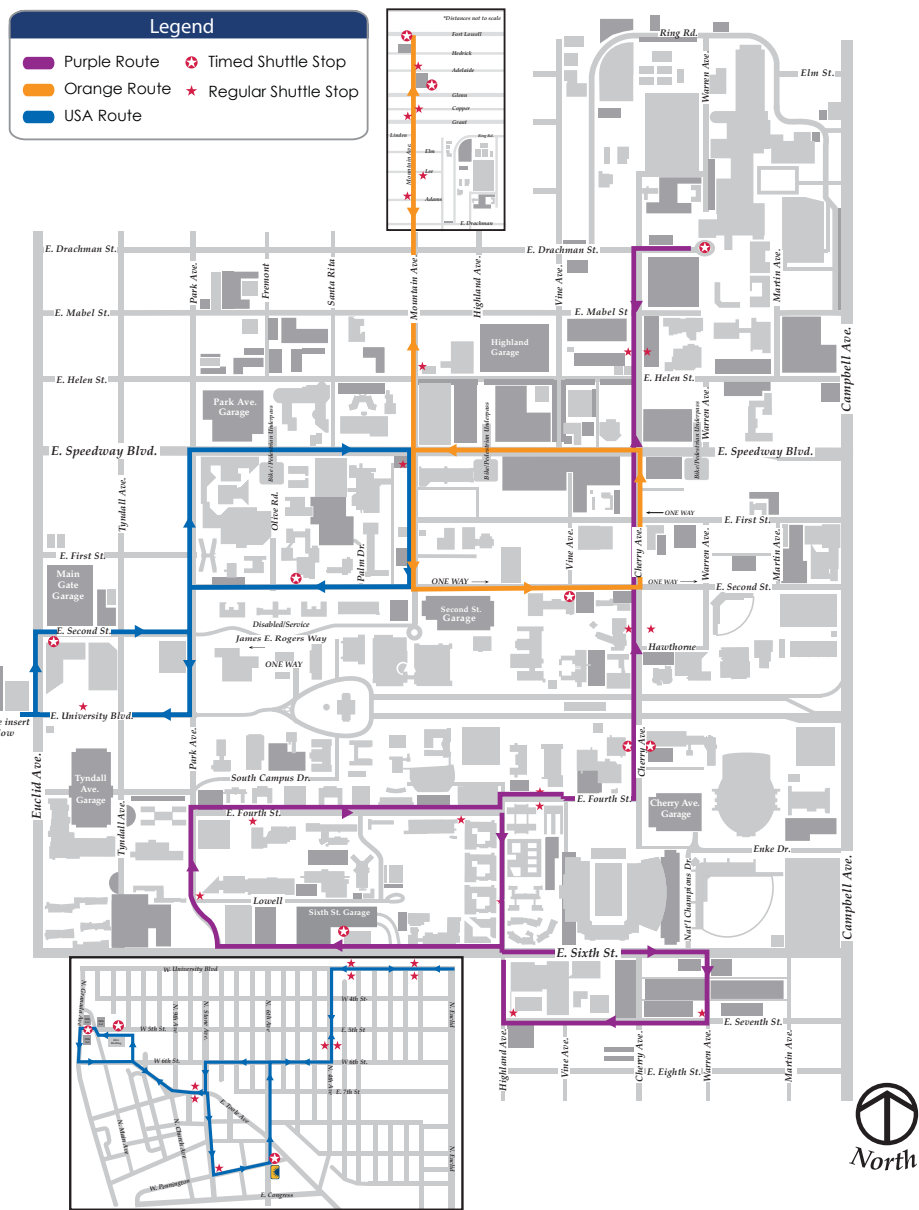

How to Read the Shuttle Guide

Cat Tran's Guide will help you get around the UA Campus quickly and easily. To find the best route to get to your office, class, meeting or event, consult the Cat Tran map above and corresponding schedule on the reverse side.

1. Find the correct route on the map.
2. On the map, using the color-coded routes find the stop closest to your boarding location and destination, indicated by a ★ or symbol ★ on the map.
3. A ★ symbol on the route indicates that the shuttle stop has a corresponding published departure time on the schedule on the reverse side.
4. Find the corresponding route on the schedule on the reverse side and scan down the column. Read across to determine the arrival time nearest your destination. Cat Tran Shuttles operate M-F, 6:30 am to 6:30 pm. Night Cat shuttles operate M-F, 6 pm to 12:30 am.
5. To calculate a departure time at a ★ stop, estimate the time between two published ★ stops on the route you wish to ride.

Fares and Passes:

1. All stops on campus are free to visitors, students, faculty, and staff.
2. Access from the 9005, 9007 lots, and all stops on Mountain Ave. on the Orange Route, and 9006 lot on the USA Route are restricted to permit holders and University affiliated area residents with a paid boarding pass. Shuttle passes may be purchased by UA affiliated area residents living within a limited corridor for $70 per academic year or are included with your parking permit for lots 9005, 9006, 9007. For guidelines on the boarding pass call 626-PARK.
3. Driver will check boarding passes on Orange and USA routes at the off-campus lots.
4. Parking permit and boarding pass applications are available by contacting Parking & Transportation Services.

Service

1. Summer shuttle guides will be available on May 1, 2012 and will be effective May 14 through August 10, 2012.
2. No shuttle service is available on University holidays, December 8, 2011 and May 3, 2012 and Winter Recess. Limited service is available during Spring Recess.
3. Please allow an additional 30 minutes of travel time from Park & Ride Lots & Mountain Ave. during peak morning hours.
4. Due to unforeseen circumstances, such as construction, shuttle routes may change, causing rerouting & delays.
5. SunTran Information can be found at: www.suntran.com or (520) 792-9222.

Guidelines

1. No smoking or eating on shuttles. Drinks must have a lid. Alcohol is prohibited.
2. Animals are prohibited, except for service animals.
3. Vehicles stop at regular and timed shuttle stops only.
4. Please inform your driver of your destination by saying "next stop please."
5. Cat Tran wants you to enjoy a safe, comfortable shuttle ride. Please do your part to help us create a pleasant experience for all. Parking & Transportation Services operators reserve the right to deny service to anyone not observing guidelines. Profanity will not be tolerated.
6. Items found on shuttles are taken to the UA Police (621-UAPD) the next business day.

Accessible Services