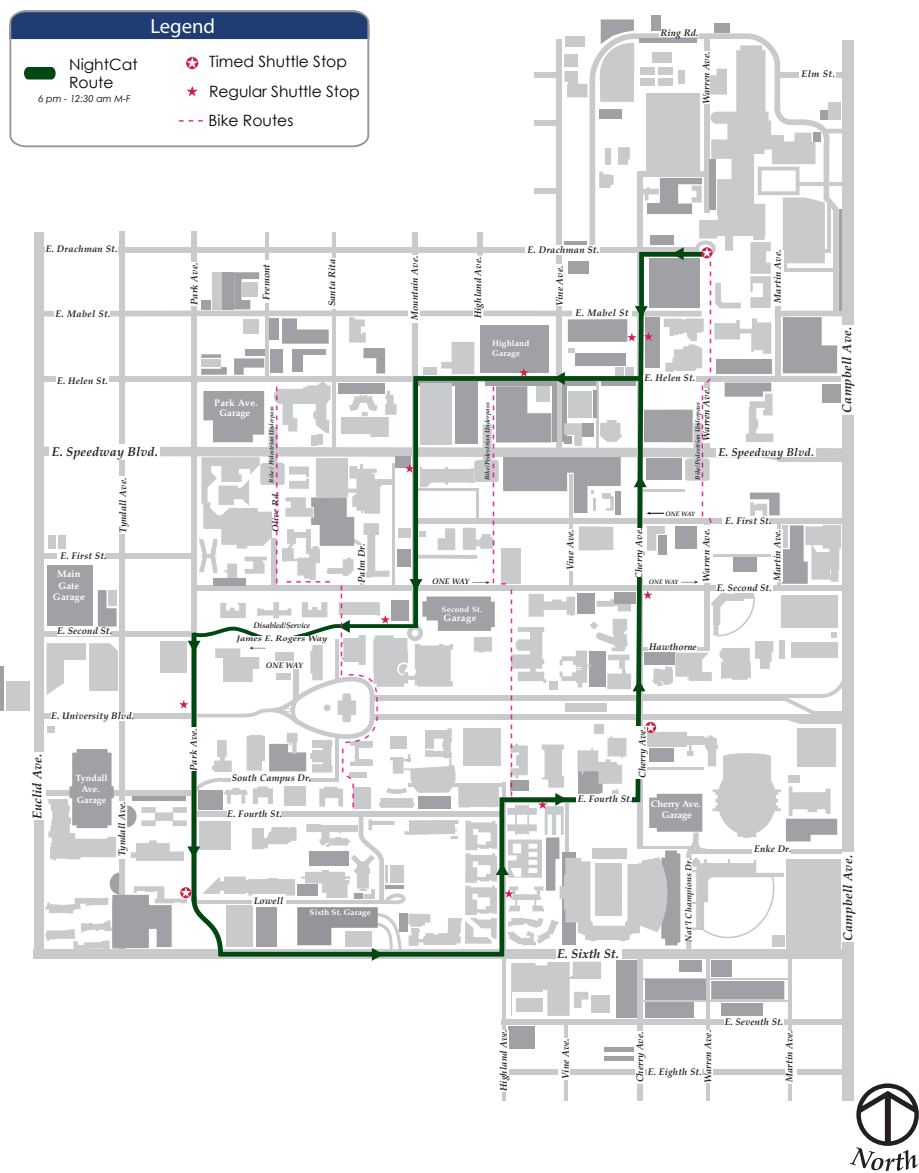

How to Read the Shuttle Guide

Cat Tran's Guide will help you get around the UA Campus quickly and easily. To find the best route to get to your office, class, meeting or event, consult the Cat Tran map above and corresponding schedule on the reverse side.

1. Find the correct route on the map.
2. On the map, using the color-coded routes find the stop closest to your boarding location and destination, indicated by a ★ or symbol ★ on the map.
3. A ★ symbol on the route indicates that the shuttle stop has a corresponding published departure time on the schedule on the reverse side.
4. Find the corresponding route on the schedule on the reverse side and scan down the column. Read across to determine the arrival time nearest your destination. Cat Tran Shuttles operate M-F, 6:30 am to 6:30 pm. Night Cat shuttles operate M-F, 6 pm to 12:30 am.
5. To calculate a departure time at a ★ stop, estimate the time between two published ★ stops on the route you wish to ride.

Fares and Passes:

1. All stops on campus are free to visitors, students, faculty, and staff.
2. Access from the 9005, 9007 lots, and all stops on Mountain Ave. on the Orange Route, and 9006 lot on the USA Route are restricted to permit holders and University affiliated area residents with a paid boarding pass. Shuttle passes may be purchased by UA affiliated area residents living within a limited corridor for $70 per academic year or are included with your parking permit for lots 9005, 9006, 9007. For guidelines on the boarding pass call 626-PARK.
3. Driver will check boarding passes on Orange and USA routes at the off-campus lots.
4. Parking permit and boarding pass applications are available by contacting Parking & Transportation Services.

Service

1. Summer shuttle guides will be available on May 1, 2012 and will be effective May 14 through August 10, 2012.
2. No shuttle service is available on University holidays, December 8, 2011 and May 3, 2012 and Winter Recess. Limited service is available during Spring Recess.
3. Please allow an additional 30 minutes of travel time from Park & Ride Lots & Mountain Ave. during peak morning hours.
4. Due to unforeseen circumstances, such as construction, shuttle routes may change, causing rerouting & delays.
5. SunTran Information can be found at: www.suntran.com or (520) 792-9222.

Guidelines

1. No smoking or eating on shuttles. Drinks must have a lid. Alcohol is prohibited.
2. Animals are prohibited, except for service animals.
3. Vehicles stop at regular and timed shuttle stops only.
4. Please inform your driver of your destination by saying "next stop please."
5. Cat Tran wants you to enjoy a safe, comfortable shuttle ride. Please do your part to help us create a pleasant experience for all. Parking & Transportation Services operators reserve the right to deny service to anyone not observing guidelines. Profanity will not be tolerated.
6. Items found on shuttles are taken to the UA Police (621-UAPD) the next business day.

Accessible Services