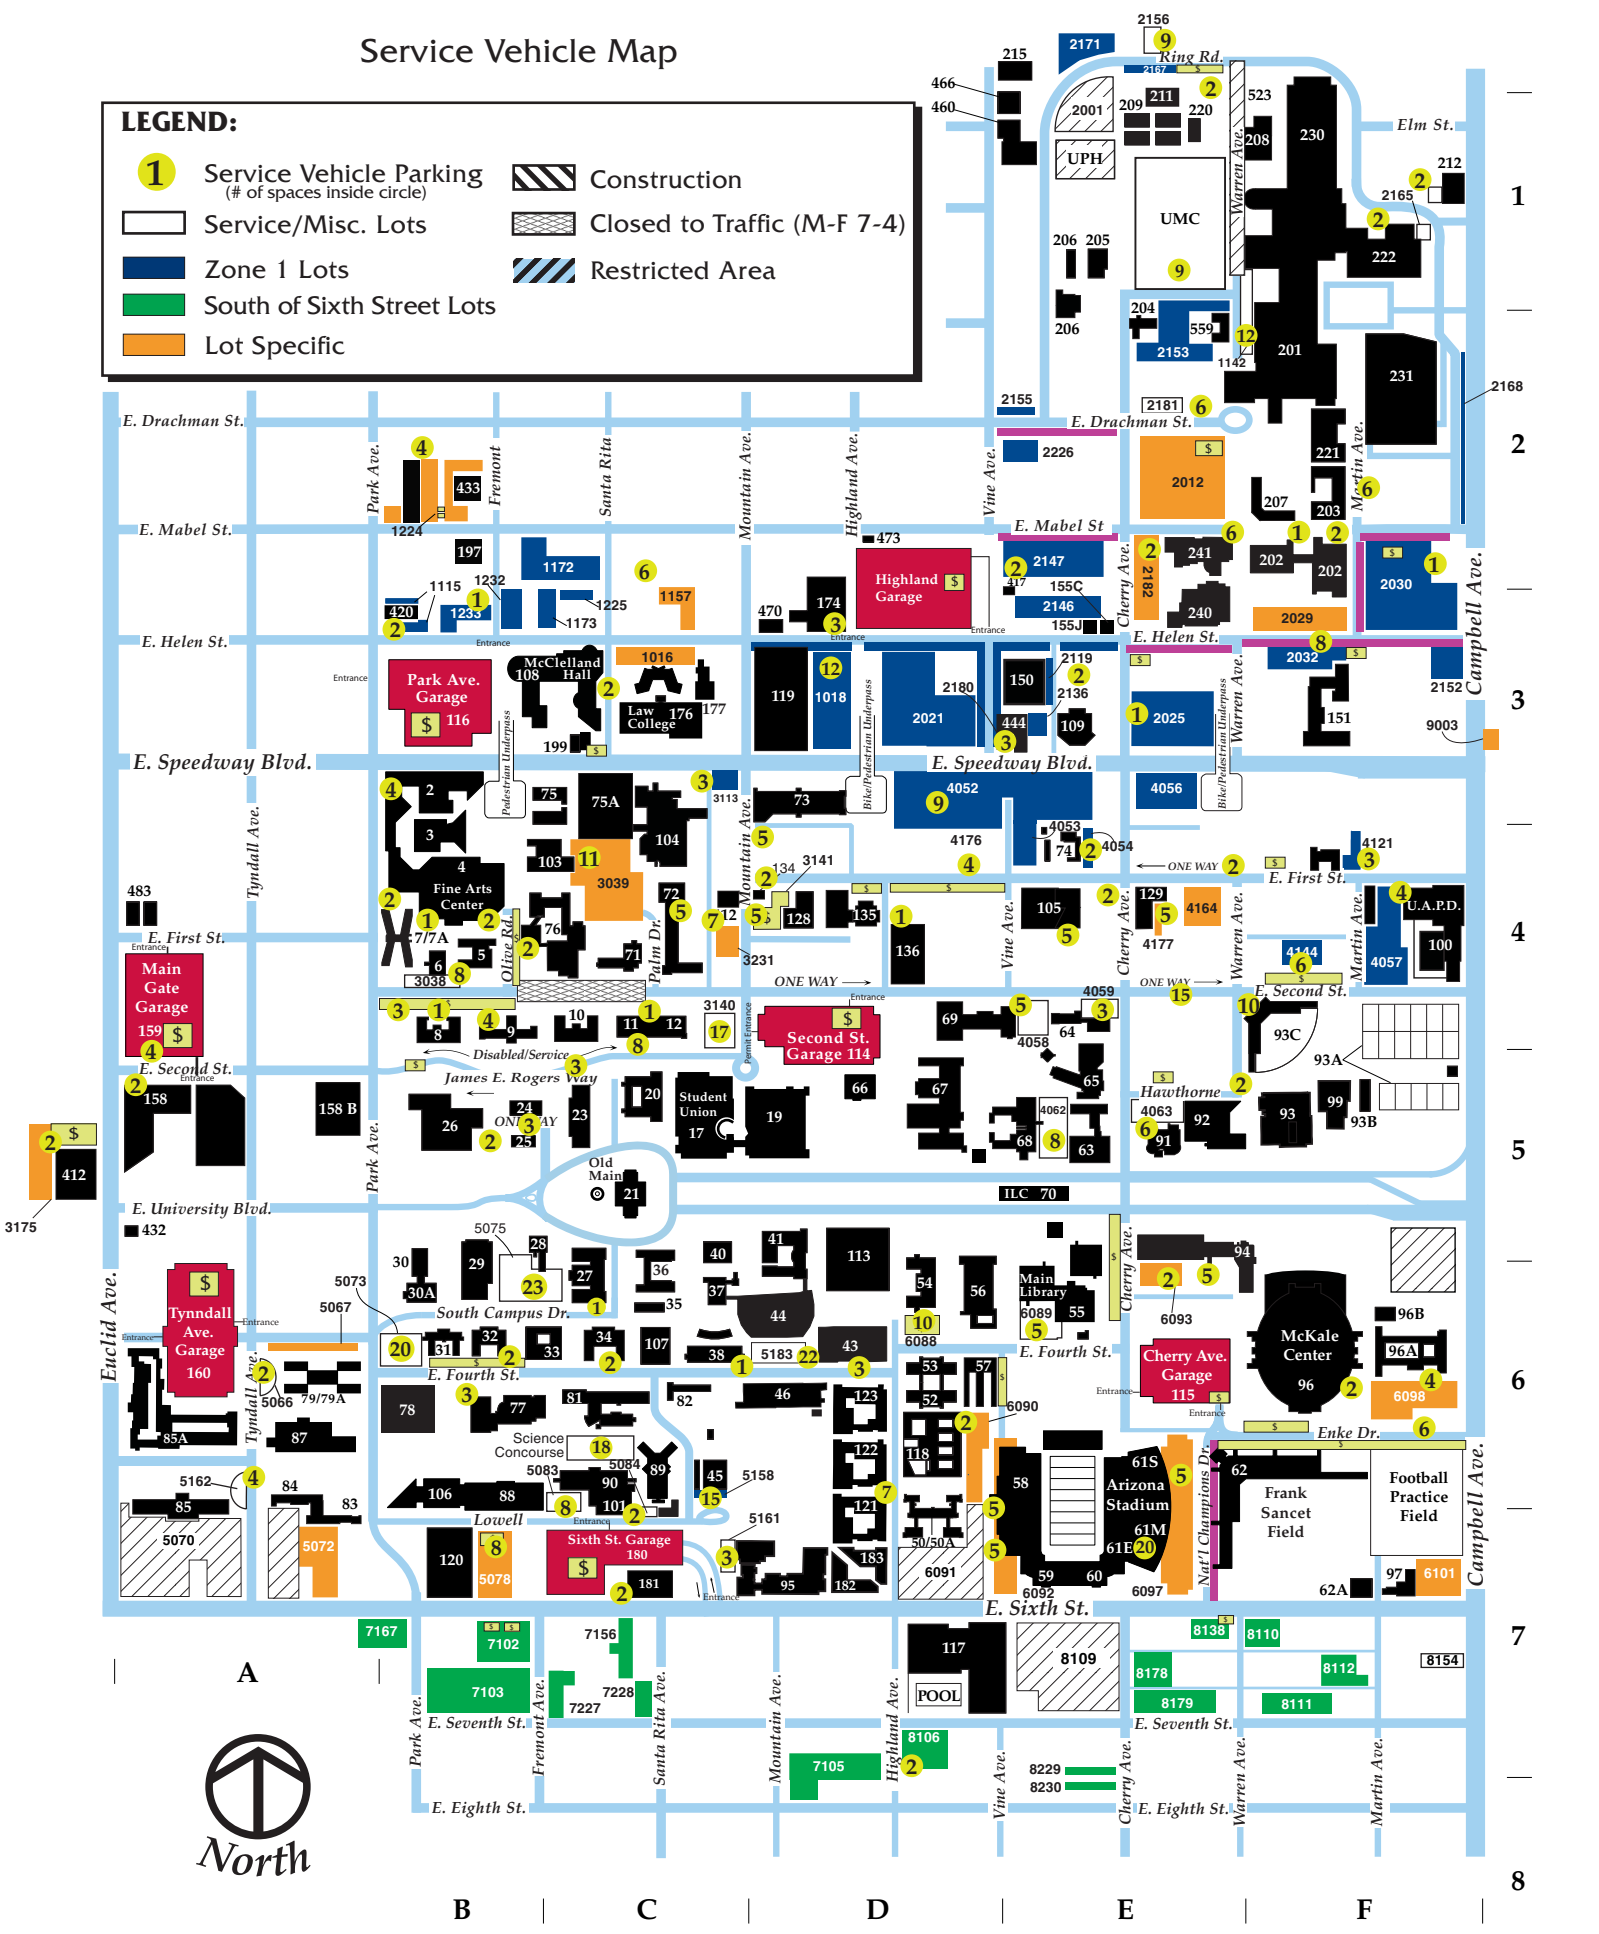

Service Vehicle Map

LEGEND:

- 1** Service Vehicle Parking (# of spaces inside circle)
- Service/Misc. Lots
- Zone 1 Lots
- South of Sixth Street Lots
- Lot Specific
- Construction
- Closed to Traffic (M-F 7-4)
- Restricted Area

A B C D E F 1 2 3 4 5 6 7 8