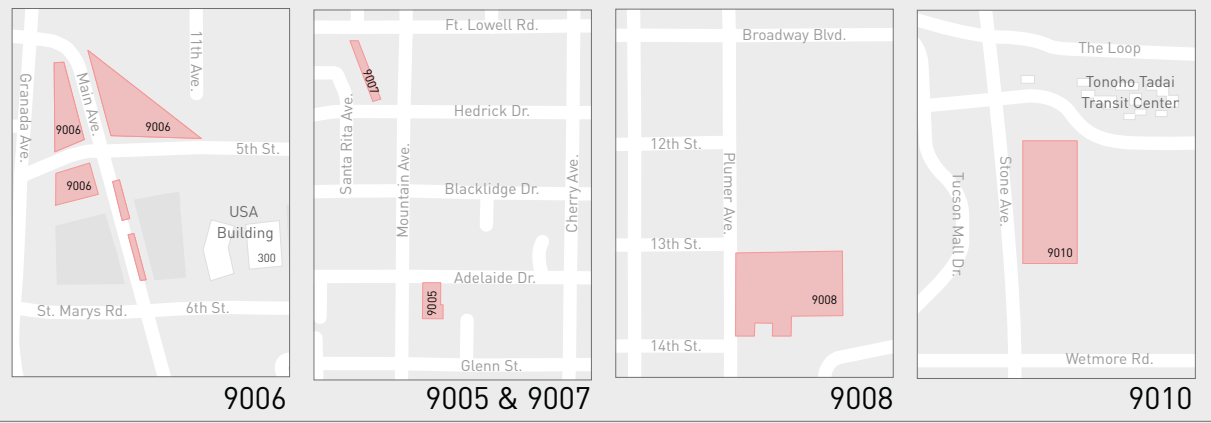

CAMPUS PARKING

Park & Ride Lots

PARKING

- Zone 1
- South Of 6th St. Lots
- Misc Lots: SV, Loading, Disabled
- Lot Specific Permit Parking
- Street Specific Permit Parking
- Metered Parking
- Parking Garages
- M Motorcycle Parking
- S Pay Station
- Z Zipcar - Car Share
- Bike/Pedestrian Underpass
- Pedestrian Underpass Only
- Bike Paths
- No Car Access