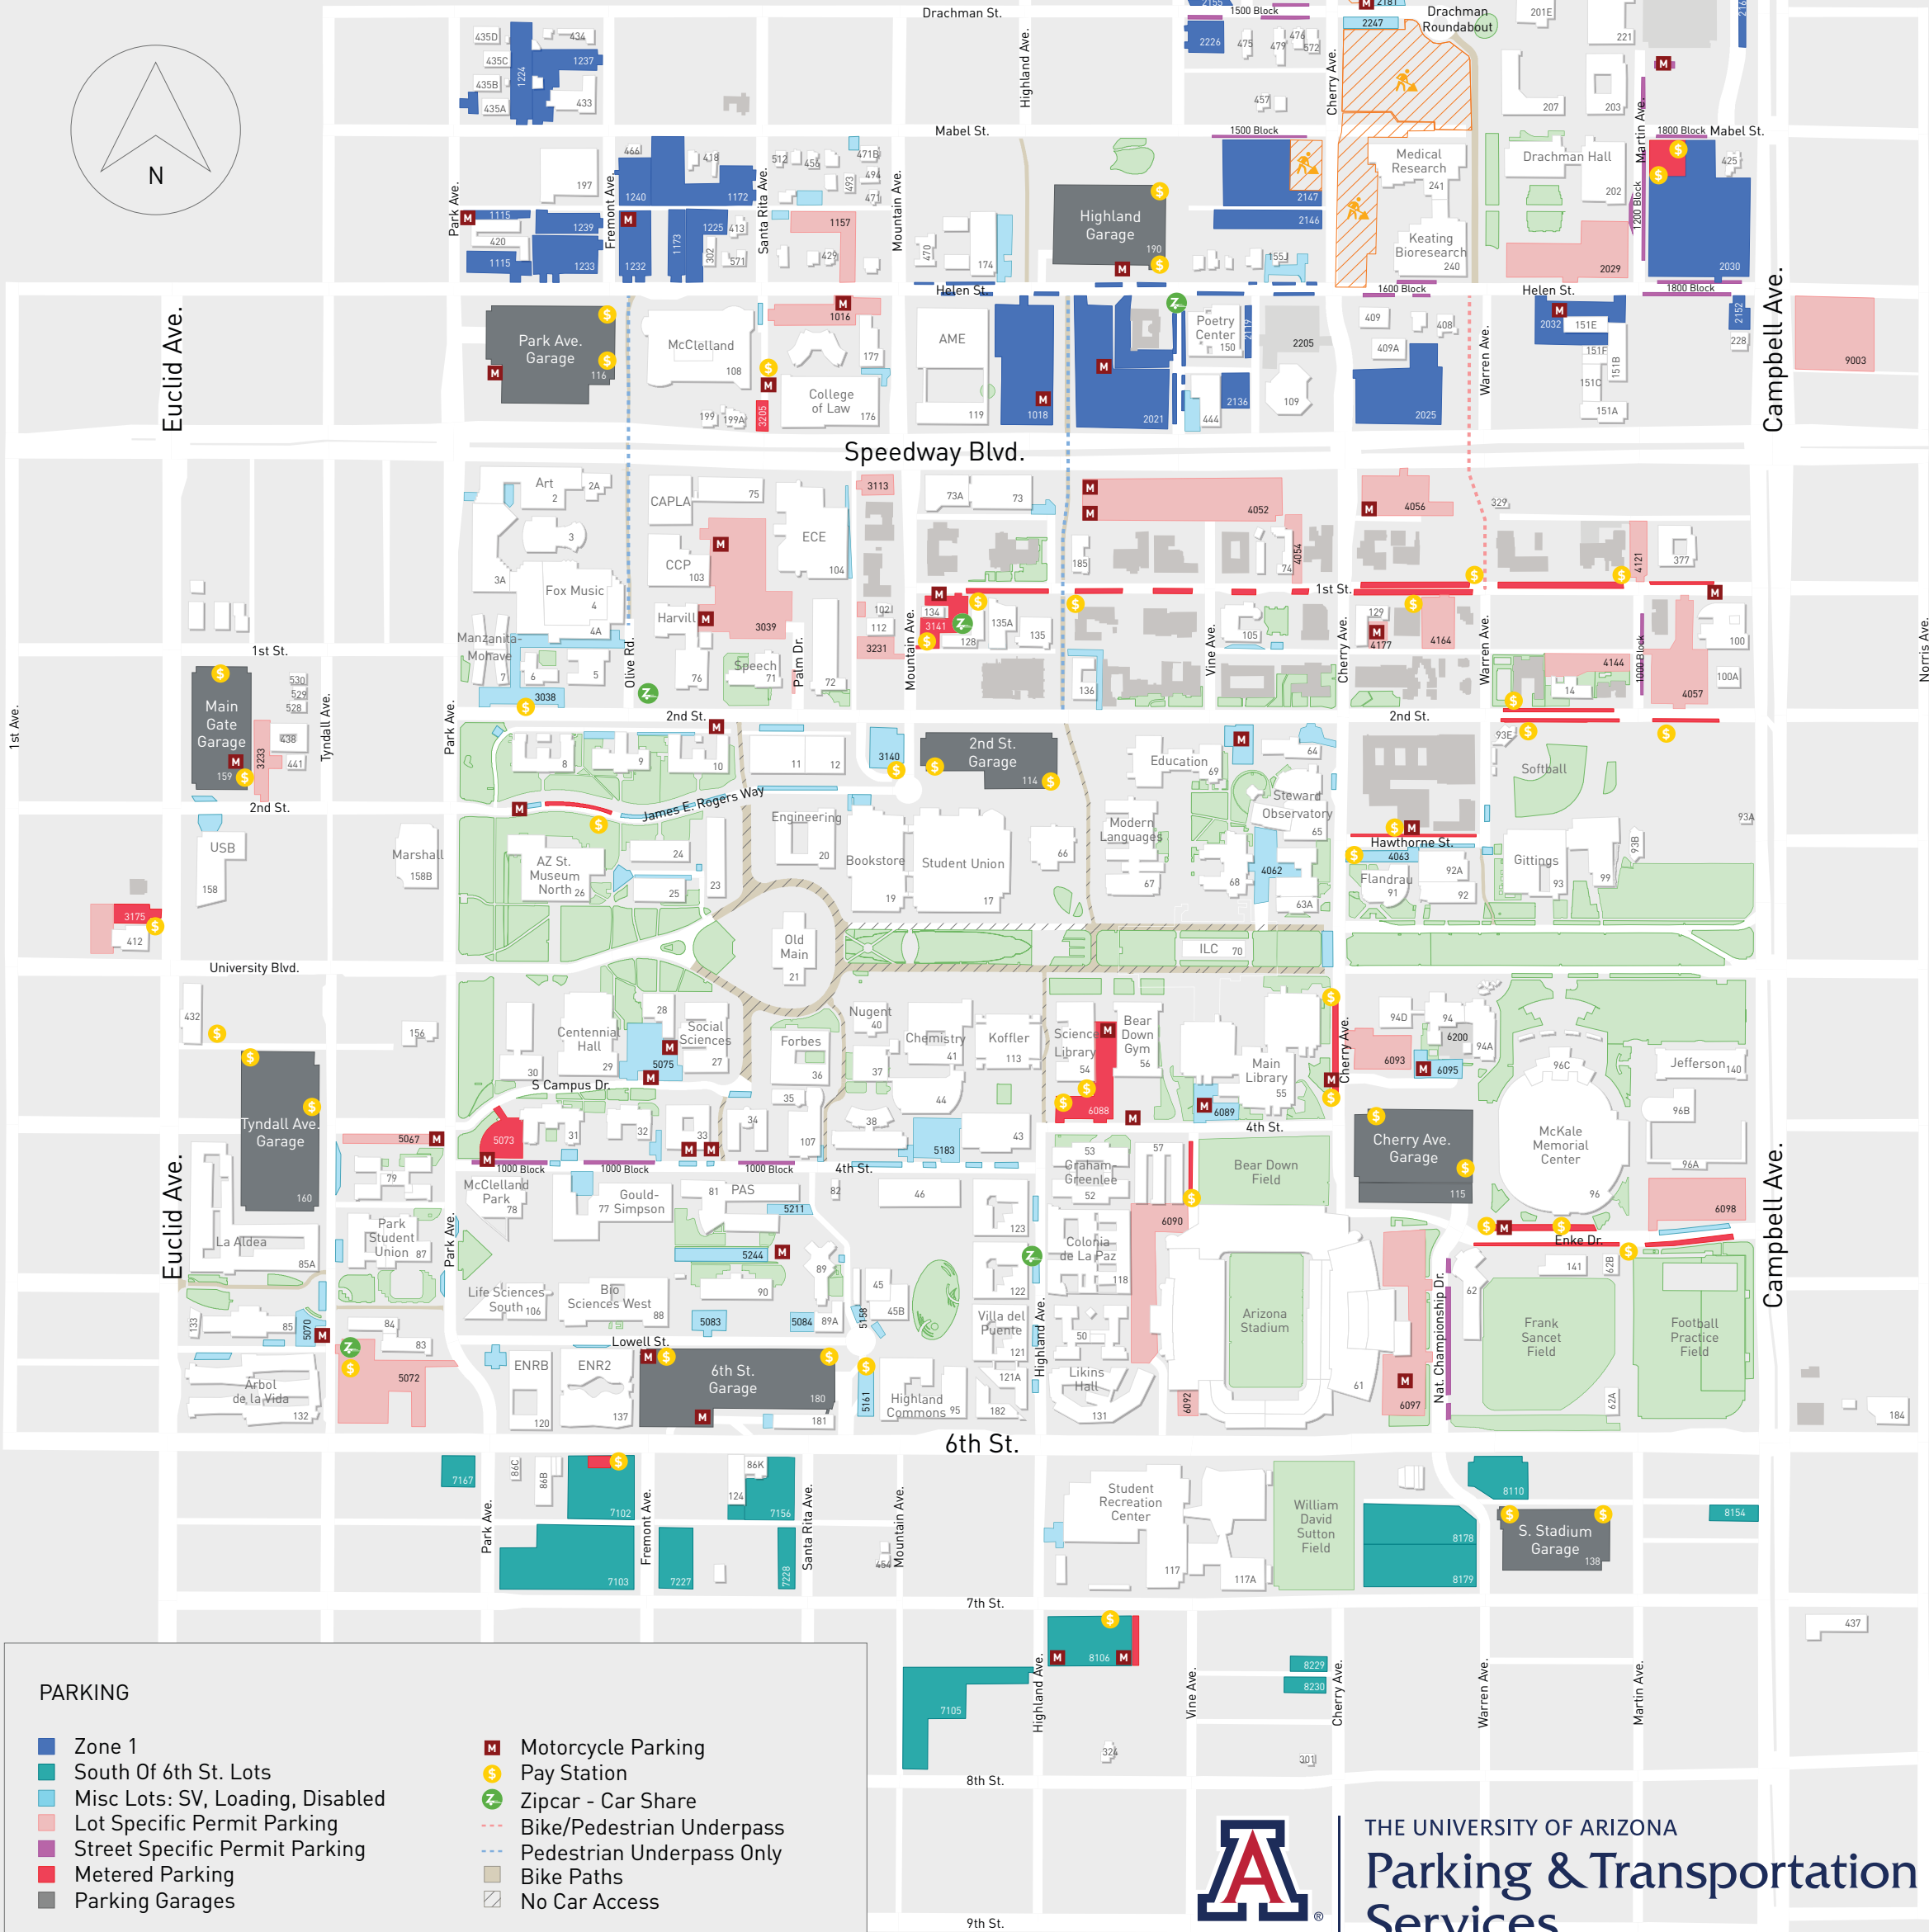

CAMPUS PARKING

Park & Ride Lots

PARKING

- Zone 1
- South Of 6th St. Lots
- Misc Lots: SV, Loading, Disabled
- Lot Specific Permit Parking
- Street Specific Permit Parking
- Metered Parking
- Parking Garages
- M Motorcycle Parking
- S Pay Station
- Z Zipcar - Car Share
- Bike/Pedestrian Underpass
- Pedestrian Underpass Only
- Bike Paths
- No Car Access