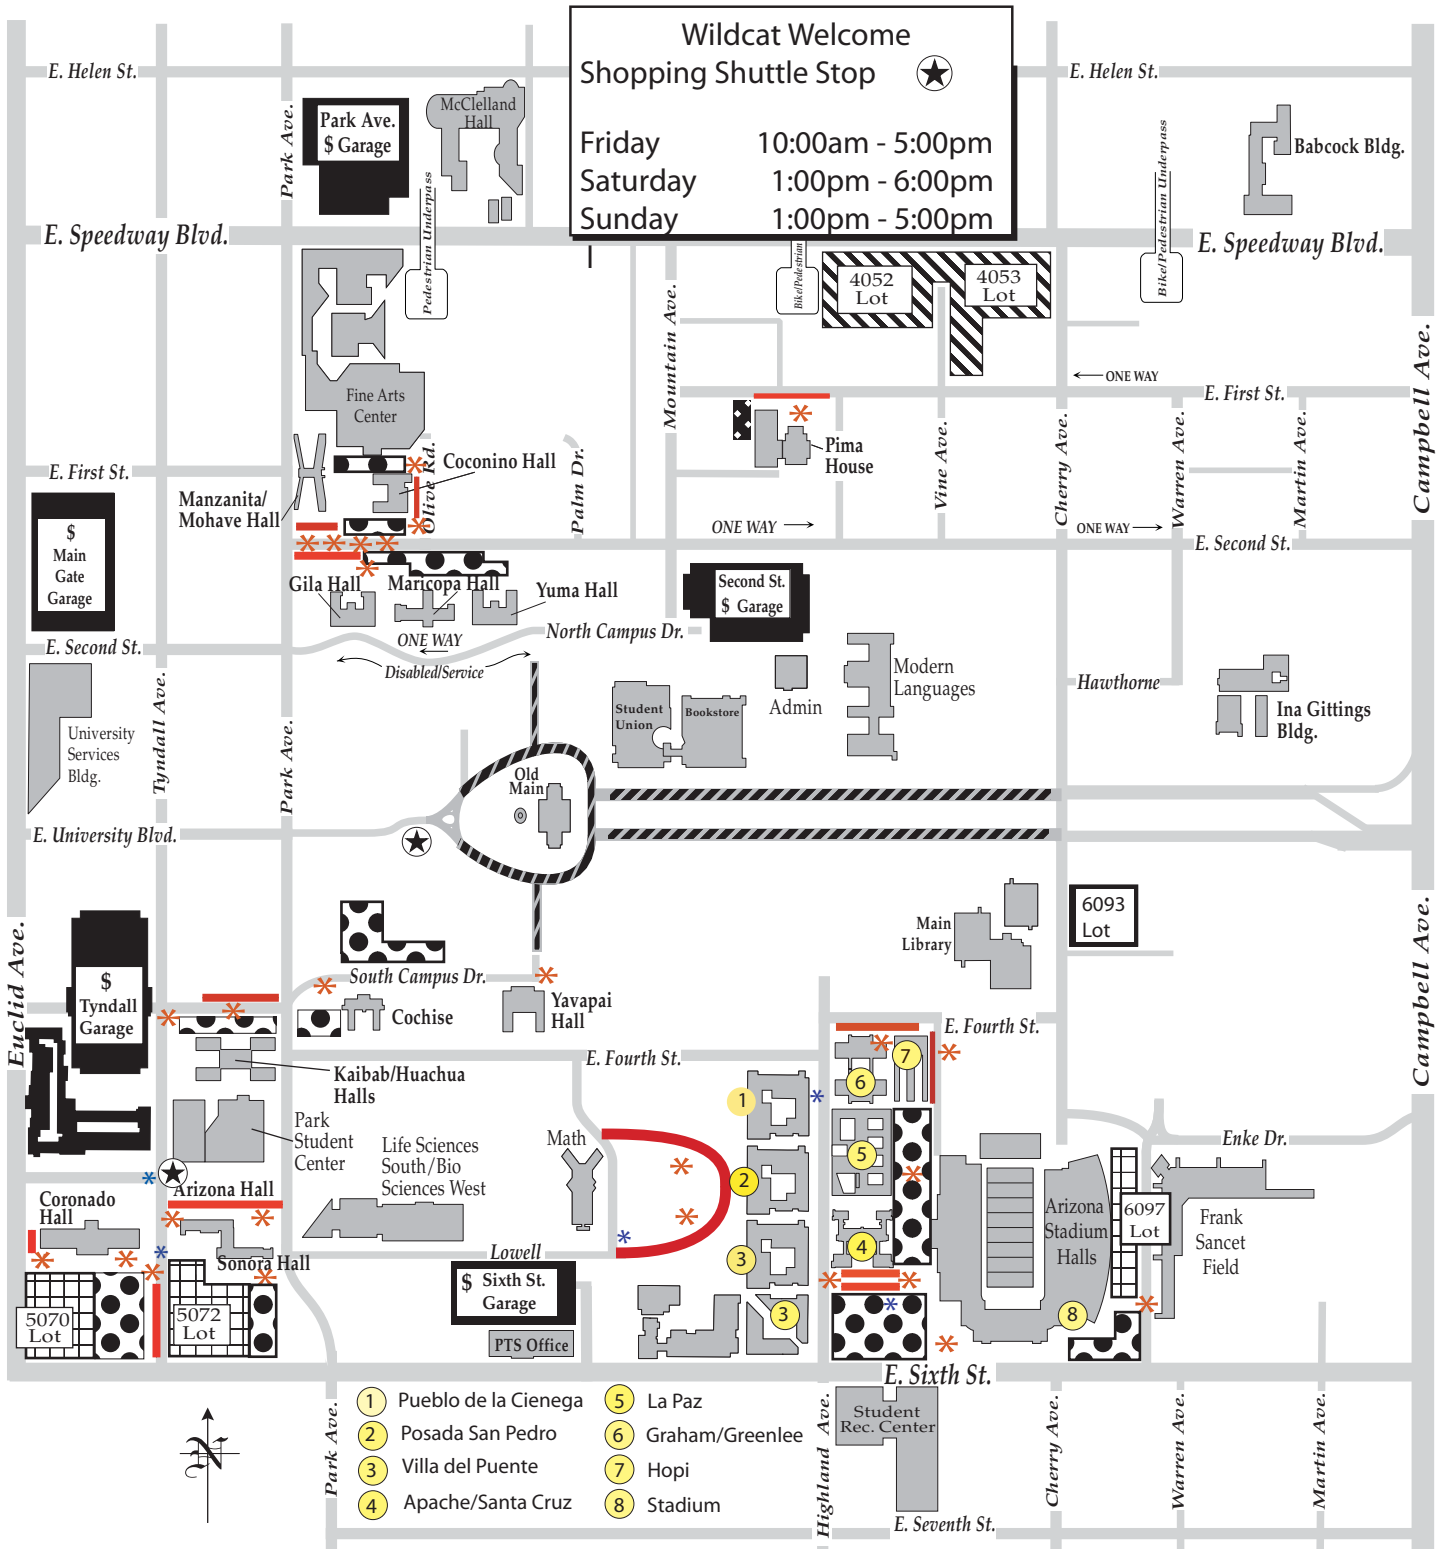

PARKING & UNLOADING PLAN OVERVIEW FALL 2008 RESIDENCE HALL OPENING

(Please bring this map with you)

**Wildcat Welcome
Shopping Shuttle Stop** ★
 Friday 10:00am - 5:00pm
 Saturday 1:00pm - 6:00pm
 Sunday 1:00pm - 5:00pm

- ① Pueblo de la Cienega
- ② Posada San Pedro
- ③ Villa del Puente
- ④ Apache/Santa Cruz
- ⑤ La Paz
- ⑥ Graham/Greenlee
- ⑦ Hopi
- ⑧ Stadium

- Daily Permit Parking
- Reserved for UA Permit Holders
- Visitor Parking (Fee based on time in Garage or at meter)
- Courtesy 60 min. Load-in Parking Area
- 20 Minute Short Term Unloading Area